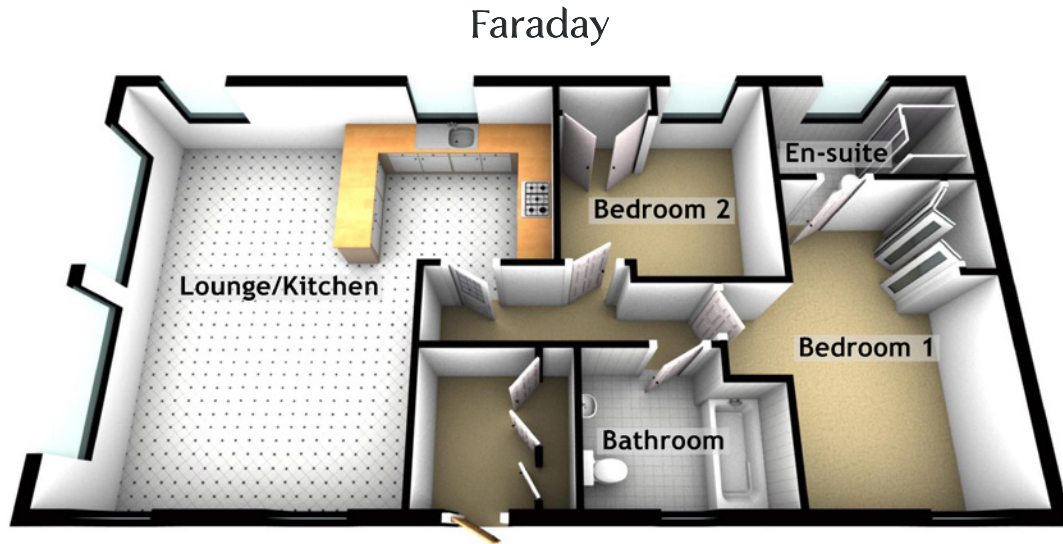

Rob Roy Park Homes

THE FARADAY, CRAWFORD, BIGGAR, SOUTH LANARKSHIRE, ML12 6TW

Approximate Dimensions (Taken from the widest point)

Lounge/Kitchen	6.30m (20'8") x 6.00m (19'8")
Bedroom 1	4.45m (14'7") x 3.70m (12'2")
En-suite	2.75m (9') x 1.45m (4'9")
Bedroom 2	3.00m (9'10") x 3.00m (9'10")
Bathroom	2.60m (8'6") x 2.00m (6'7")