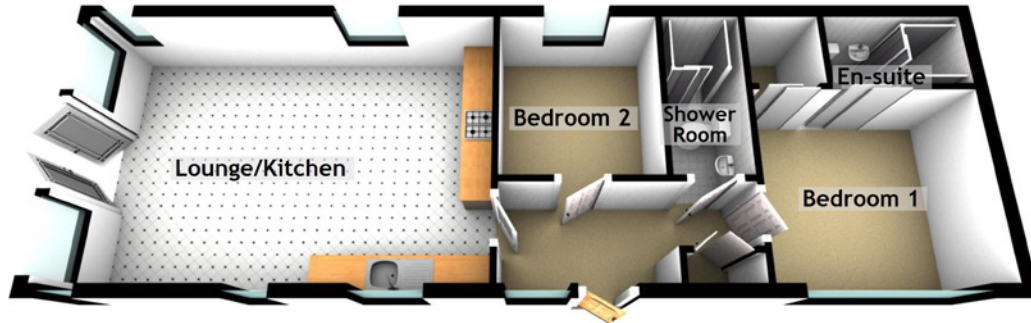

Rob Roy Park Homes

THE LAKEWOOD, CRAWFORD, BIGGAR, SOUTH LANARKSHIRE, ML12 6TW

Lakewood

Approximate Dimensions (Taken from the widest point)

Lounge/Kitchen	6.10m (20') x 4.00m (13'1")
Bedroom 1	3.24m (10'8") x 2.80m (9'2")
En-suite	2.05m (6'9") x 1.10m (3'7")
Bedroom 2	2.50m (8'2") x 2.35m (7'9")
Shower Room	2.50m (8'2") x 1.15m (3'9")