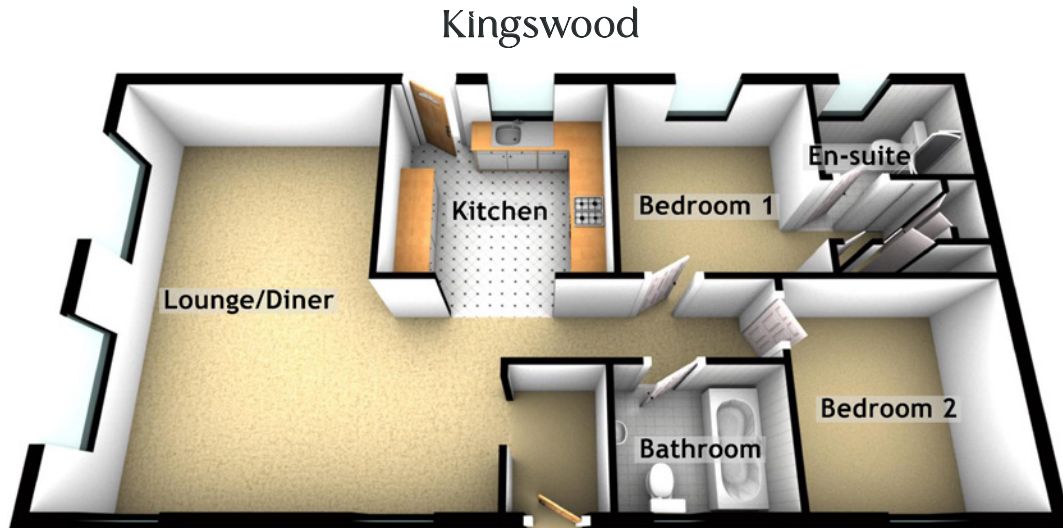

## Approximate Dimensions (Taken from the widest point)

Lounge/Diner	6.00m (19'8") x 5.60m (18'4")
Kitchen	3.20m (10'6") x 3.00m (9'10")
Bedroom 1	5.05m (16'7") x 3.00m (9'10")
En-suite	2.10m (6'11") x 1.50m (4'11")
Bedroom 2	3.00m (9'10") x 2.80m (9'2")
Bathroom	2.20m (7'3") x 1.70m (5'7")