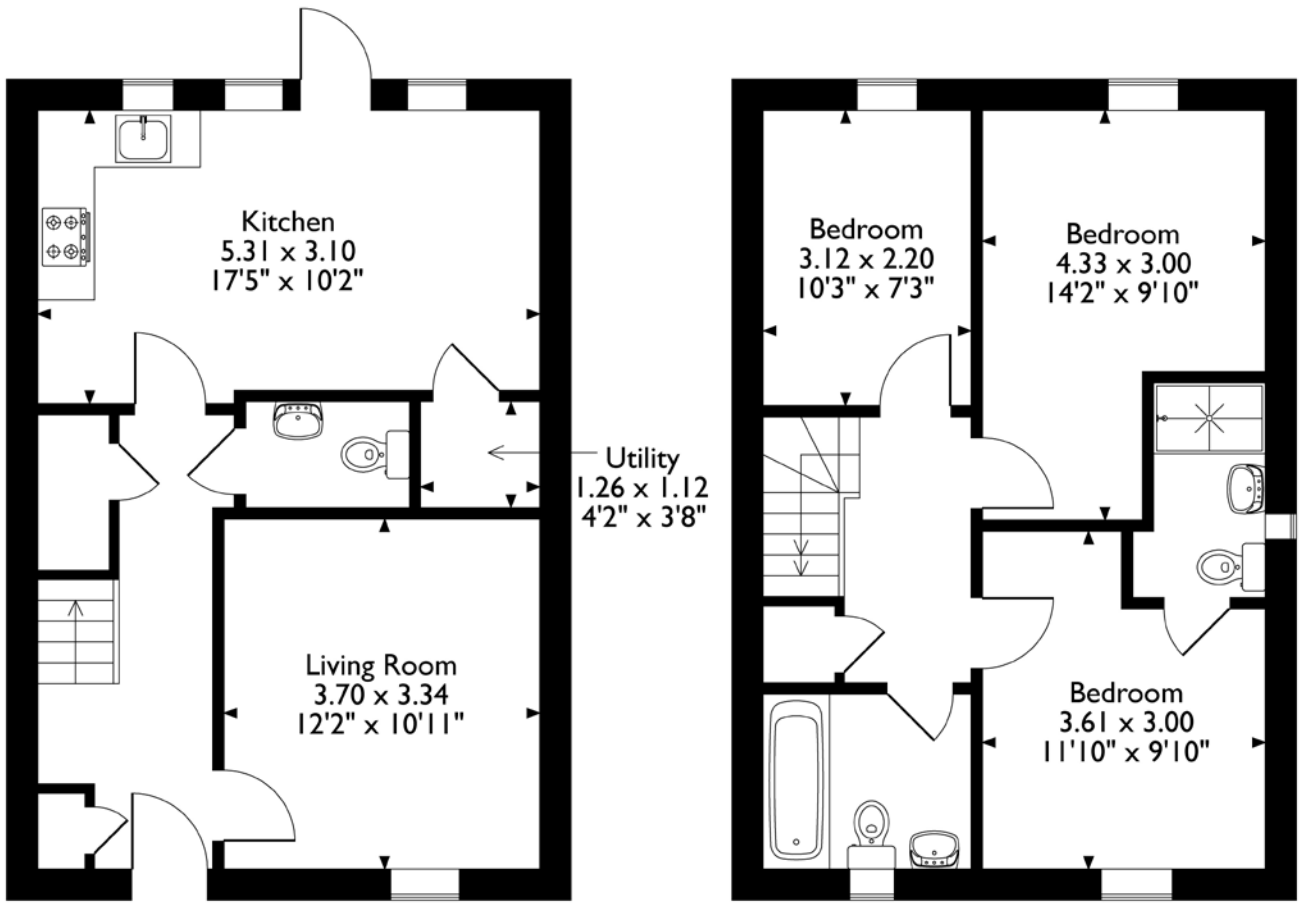

FLOOR PLAN, DIMENSIONS & MAP

Approximate Dimensions (Taken from the widest point)

Gross internal floor area (m²): 86m² | EPC Rating: B