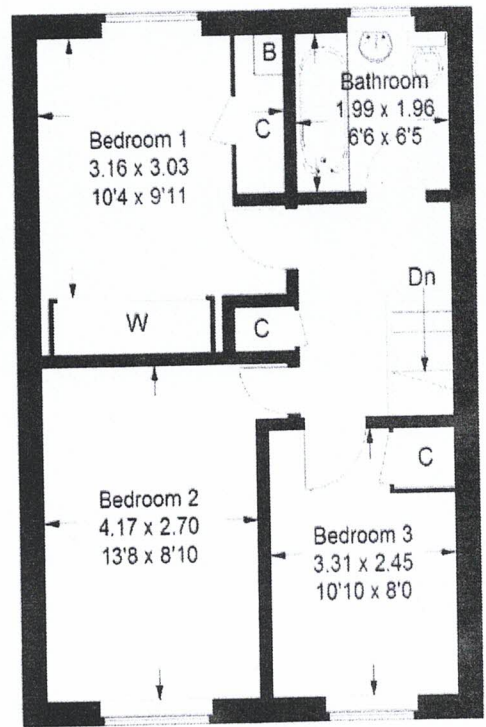

Approximate Gross Internal Area = 84.1 sq m / 905 sq ft

Lower Level

Upper Level

Illustration for identification purposes only, measurements are approximate, not to scale.