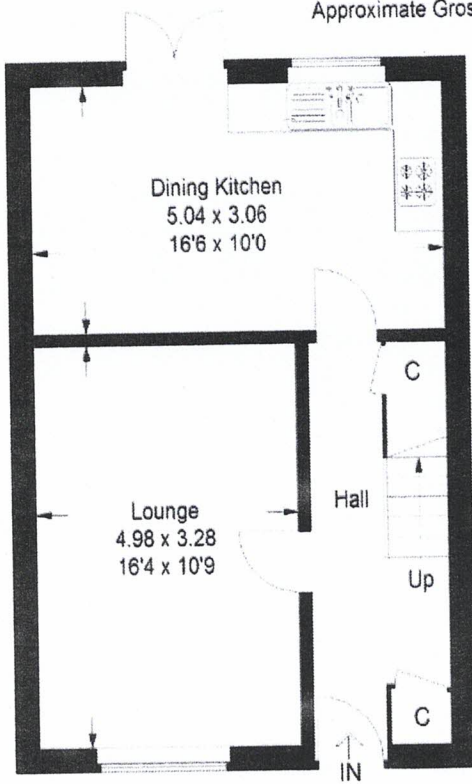

Approximate Gross Internal Area = 84.1 sq m / 905 sq ft

Lower Level

Upper Level

Illustration for identification purposes only, measurements are approximate, not to scale.