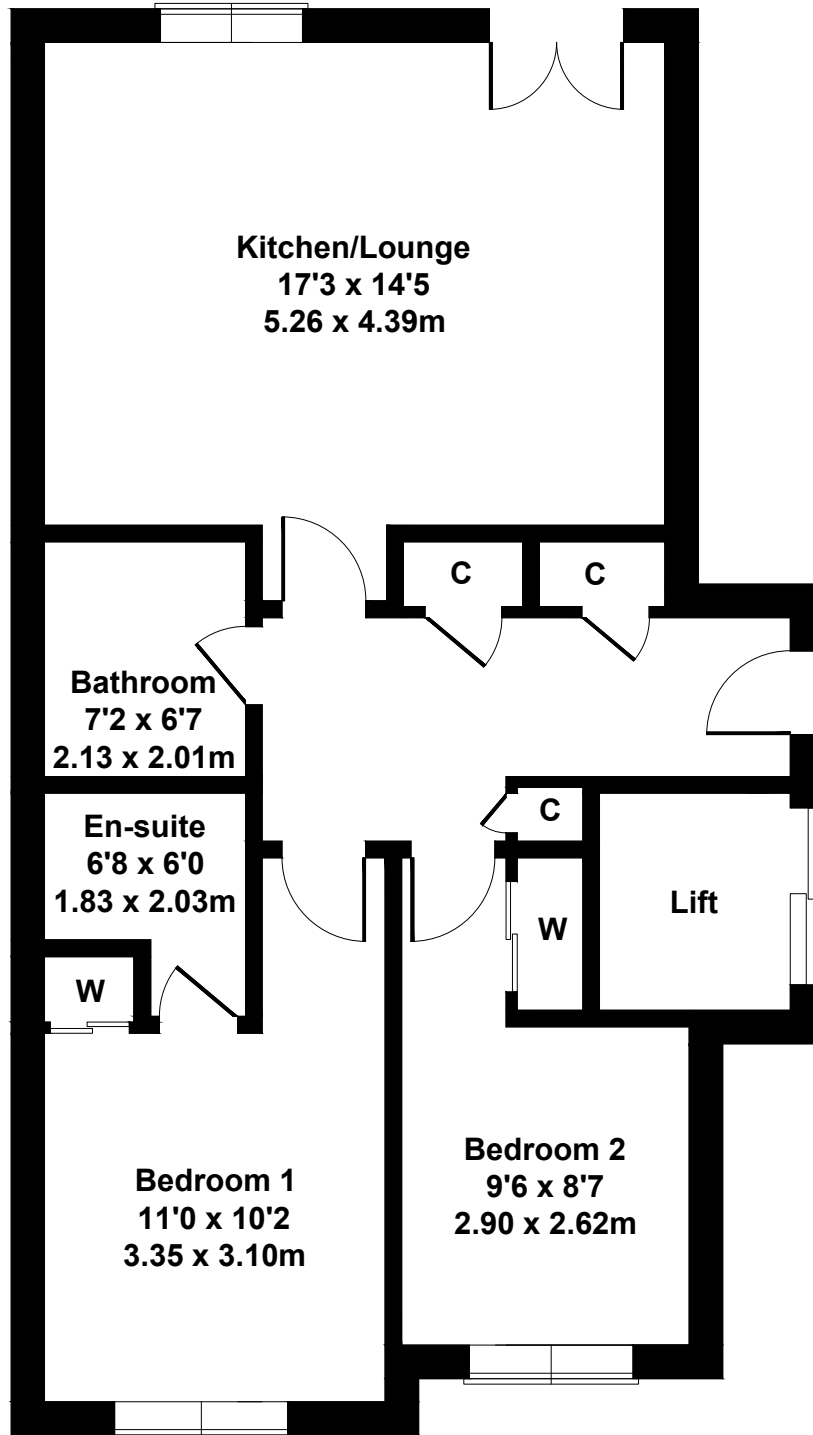

91 St Mungo Road, St Mungo Gate, Cumbernauld G67 1BF

Approximate Gross Internal Area

789 sq ft - 73 sq m

SKETCH PLAN FOR ILLUSTRATIVE PURPOSES ONLY

All measurements walls, doors, windows, fittings and appliances, their sizes and locations, are approximate only. They cannot be regarded as being a representation by the seller, nor their agent.