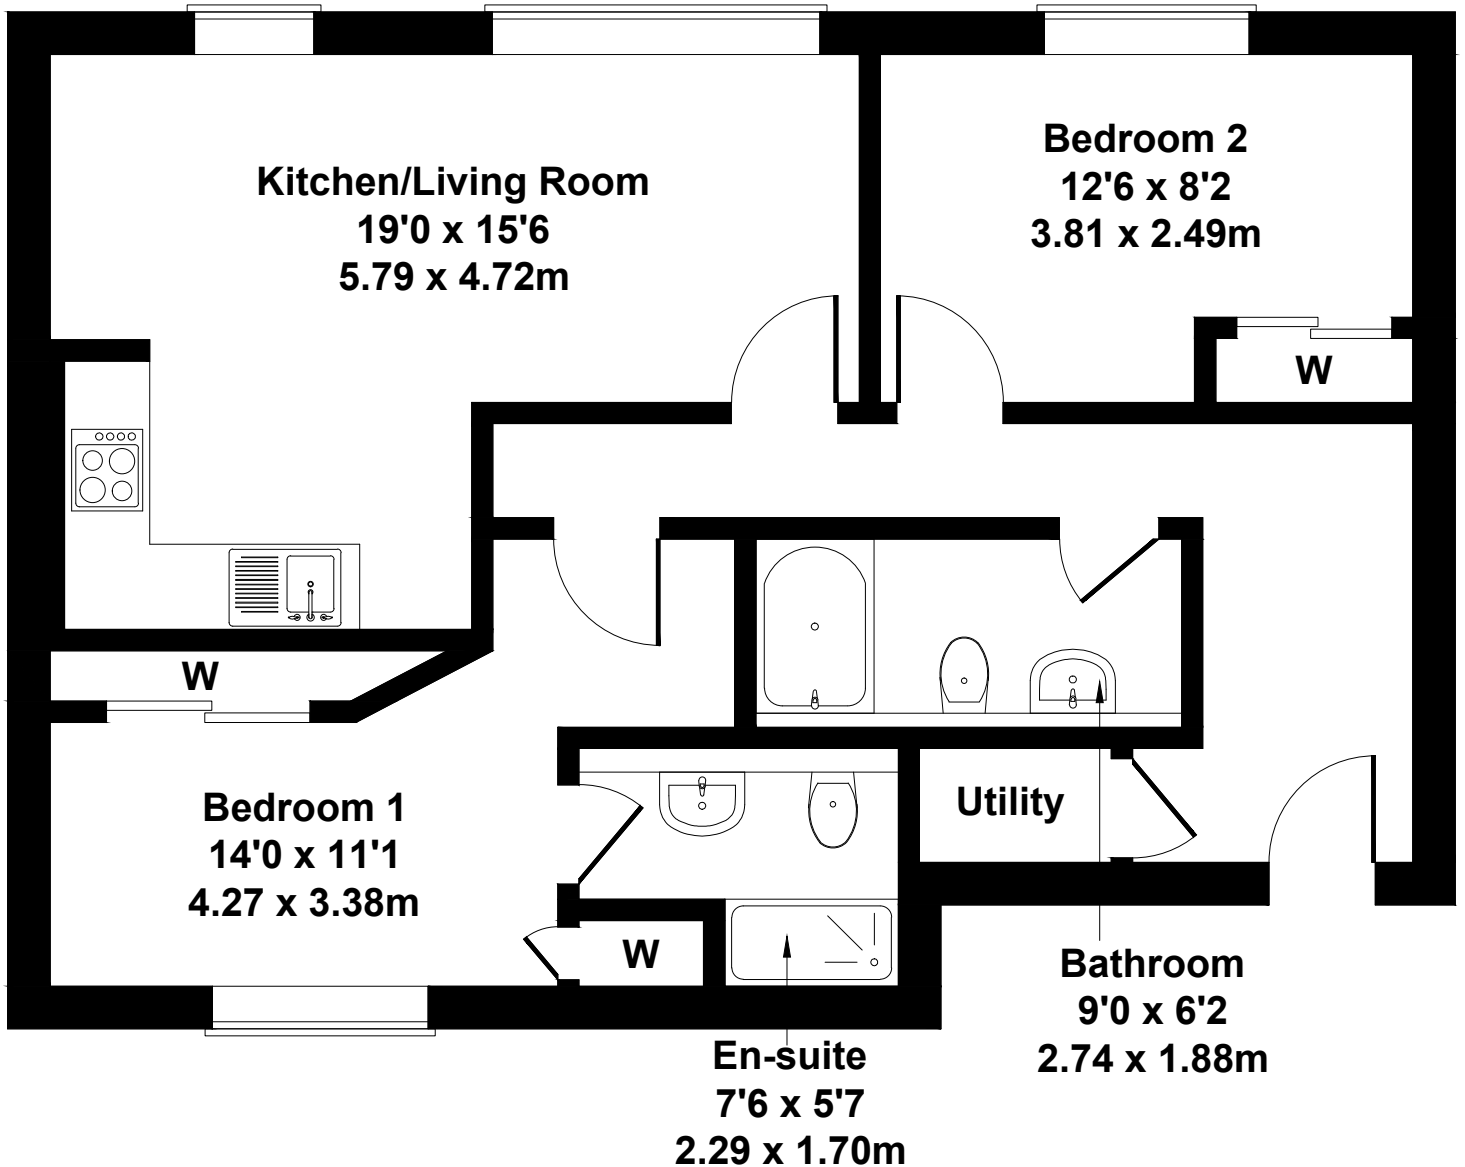

**Approximate Gross Internal Area
665 sq ft - 62 sq m**

SKETCH PLAN FOR ILLUSTRATIVE PURPOSES ONLY

All measurements walls, doors, windows, fittings and appliances, their sizes and locations, are approximate only. They cannot be regarded as being a representation by the seller, nor their agent.