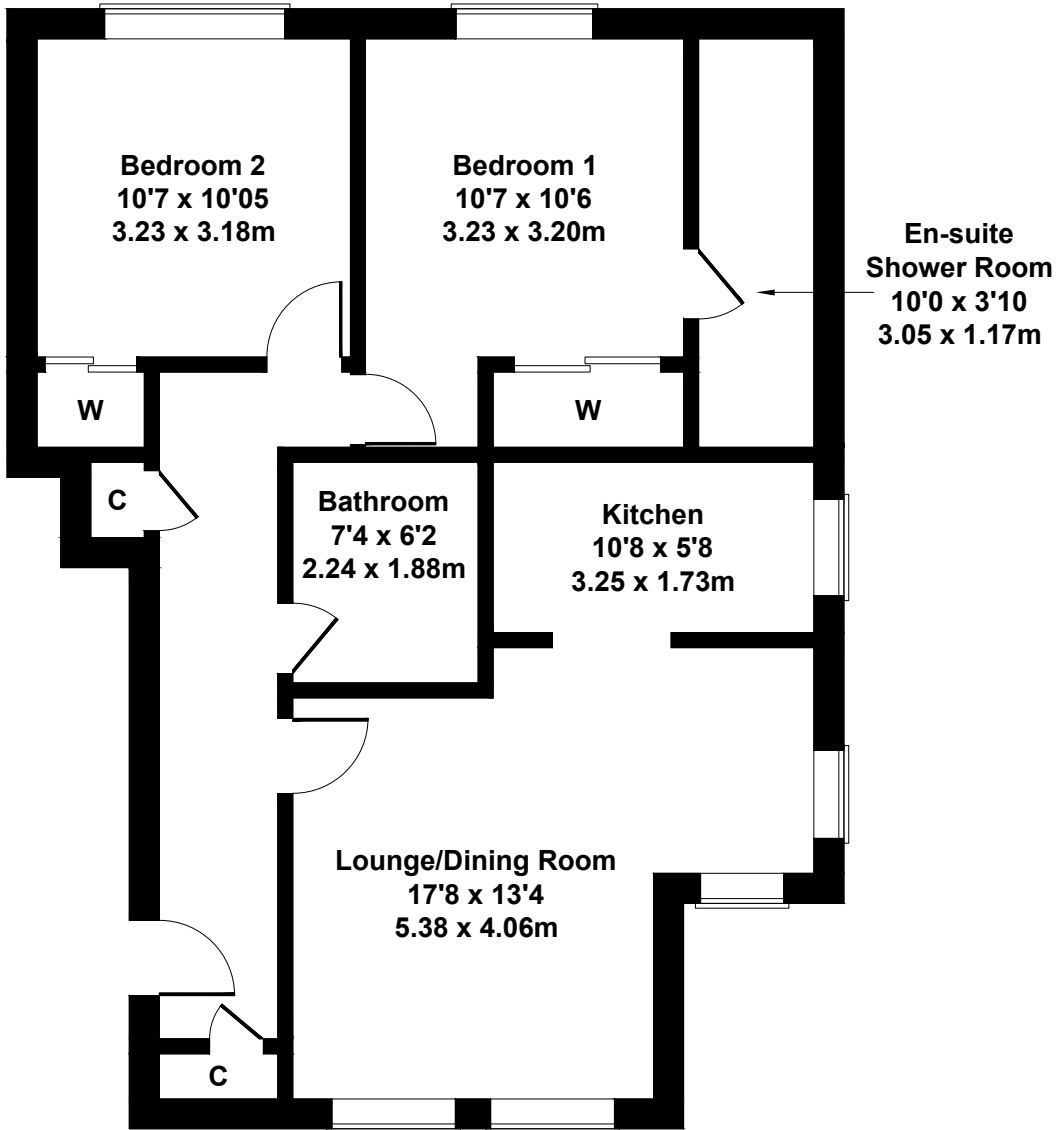

Approximate Gross Internal Area  
789 sq ft - 73 sq m

**SKETCH PLAN FOR ILLUSTRATIVE PURPOSES ONLY**

All measurements walls, doors, windows, fittings and appliances, their sizes and locations, are approximate only. They cannot be regarded as being a representation by the seller, nor their agent.