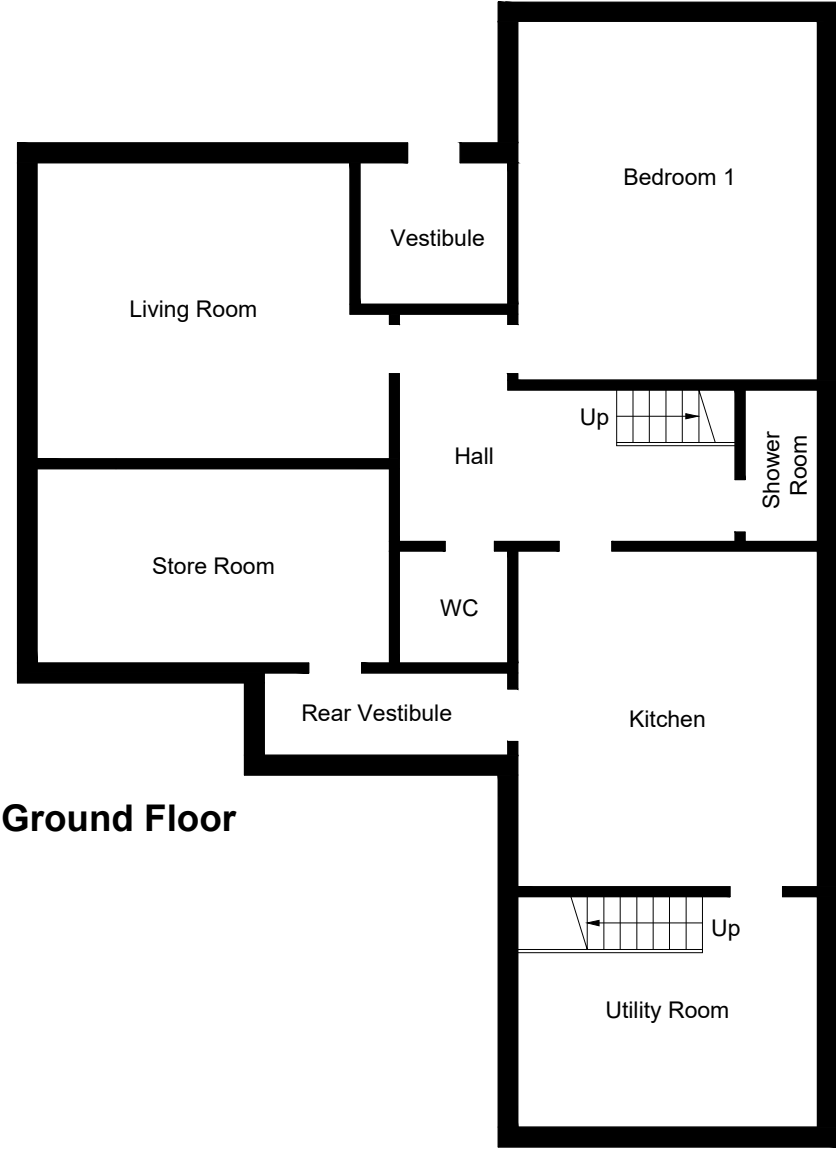

3 Upper Dounreay, Thurso, KW14 7RP

Illustration for identification purposes only, measurements are approximate, not to scale. floorplansUsketch.com © (ID913502)