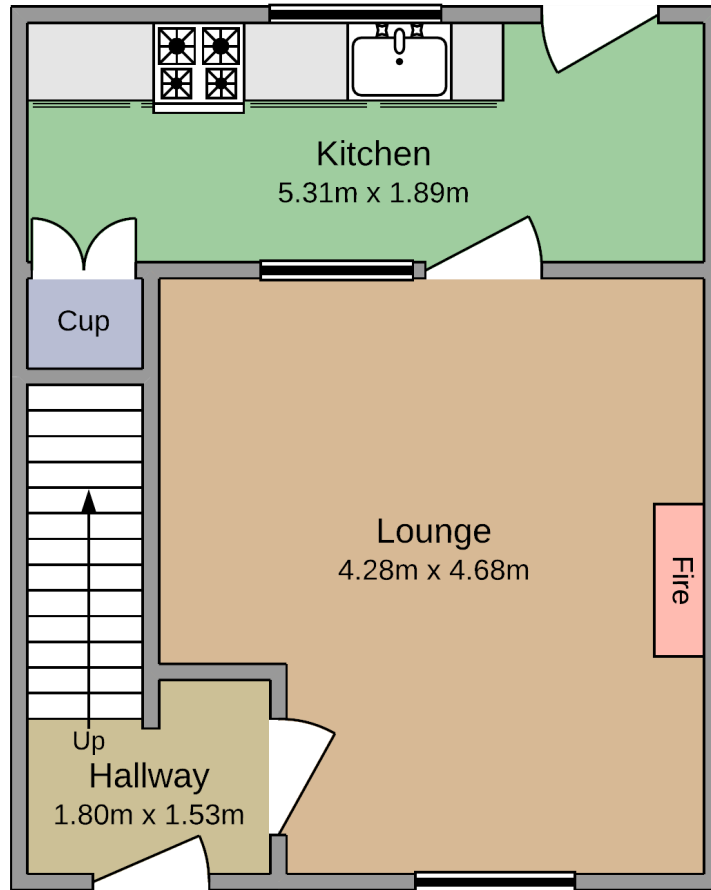

8 Castle Terrace, Thurso

Georgesons
Estate Agents

Whilst every attempt has been made to ensure the accuracy of the floor plan contained here, measurements of doors, windows, rooms and any other items are approximate and no responsibility is taken for any error, omission, or miss-statement.

This plan is for illustrative purposes only and should only be used as such by any prospective purchaser or tenant.