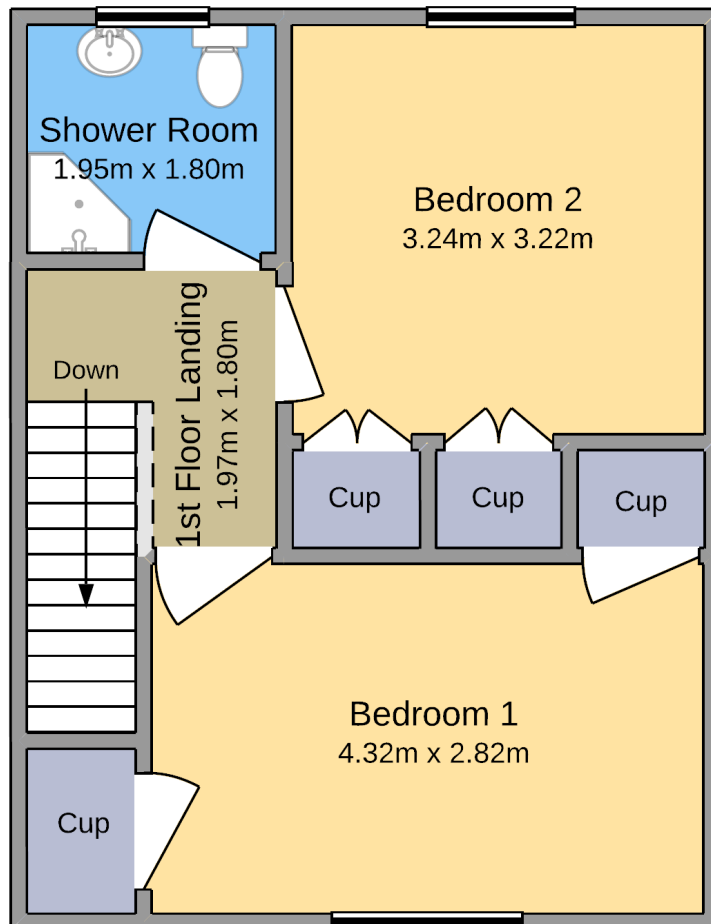

8 Castle Terrace, Thurso

Georgesons
Estate Agents

Whilst every attempt has been made to ensure the accuracy of the floor plan contained here, measurements of doors, windows, rooms and any other items are approximate and no responsibility is taken for any error, omission, or miss-statement.

This plan is for illustrative purposes only and should only be used as such by any prospective purchaser or tenant.