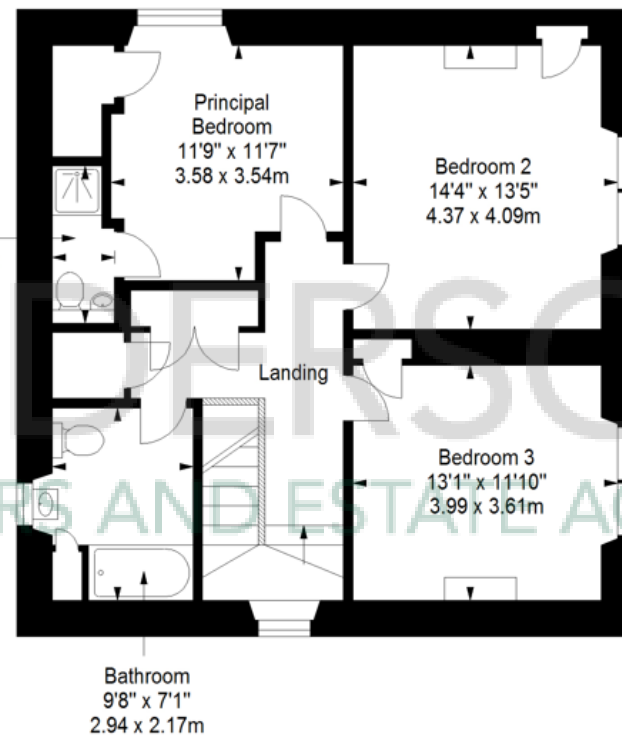

**Store**  
Approx. 11.5 sq. metres (123.8 sq. feet)

**Ground Floor**  
Approx. 76.0 sq. metres (818.1 sq. feet)

**First Floor**  
Approx. 73.6 sq. metres (792.2 sq. feet)

Total area: approx. 161.1 sq. metres (1734.1 sq. feet)