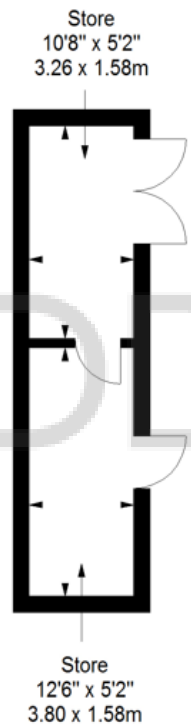

**Store**  
Approx. 11.5 sq. metres (123.8 sq. feet)

**Ground Floor**  
Approx. 76.0 sq. metres (818.1 sq. feet)

**First Floor**  
Approx. 73.6 sq. metres (792.2 sq. feet)

Total area: approx. 161.1 sq. metres (1734.1 sq. feet)