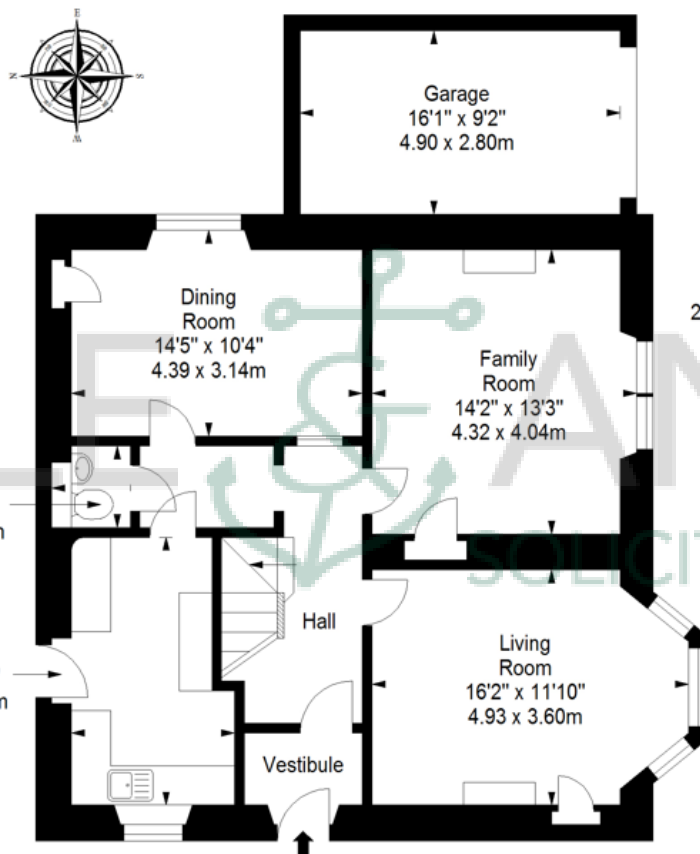

**Store**  
Approx. 11.5 sq. metres (123.8 sq. feet)

**Ground Floor**  
Approx. 76.0 sq. metres (818.1 sq. feet)

**First Floor**  
Approx. 73.6 sq. metres (792.2 sq. feet)

Total area: approx. 161.1 sq. metres (1734.1 sq. feet)