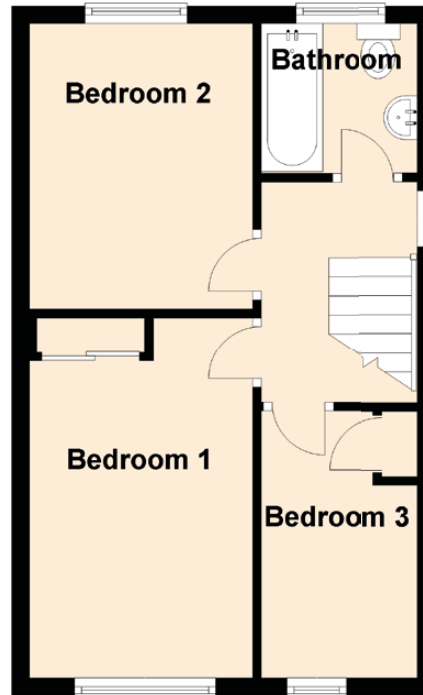

3 Newbyres Gardens

GOREBRIDGE, MIDLOTHIAN, EH23 4TG

Approximate Dimensions (Taken from the widest point)

Lounge	4.80m (15'9") x 4.42m (14'6")
Kitchen	4.42m (14'6") x 2.52m (8'3")
Bedroom 1	4.10m (13'5") x 2.54m (8'4")
Bedroom 2	3.24m (10'8") x 2.54m (8'4")
Bedroom 3	3.03m (9'11") x 1.78m (5'10")
Bathroom	1.87m (6'2") x 1.70m (5'7")
WC	1.80m (5'11") x 0.82m (2'8")