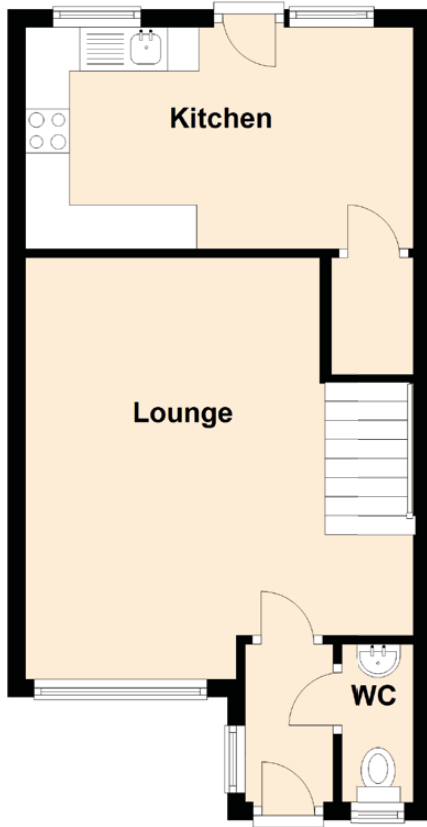

3 Newbyres Gardens

GOREBRIDGE, MIDLOTHIAN, EH23 4TG

Approximate Dimensions (Taken from the widest point)

Lounge	4.80m (15'9") x 4.42m (14'6")
Kitchen	4.42m (14'6") x 2.52m (8'3")
Bedroom 1	4.10m (13'5") x 2.54m (8'4")
Bedroom 2	3.24m (10'8") x 2.54m (8'4")
Bedroom 3	3.03m (9'11") x 1.78m (5'10")
Bathroom	1.87m (6'2") x 1.70m (5'7")
WC	1.80m (5'11") x 0.82m (2'8")