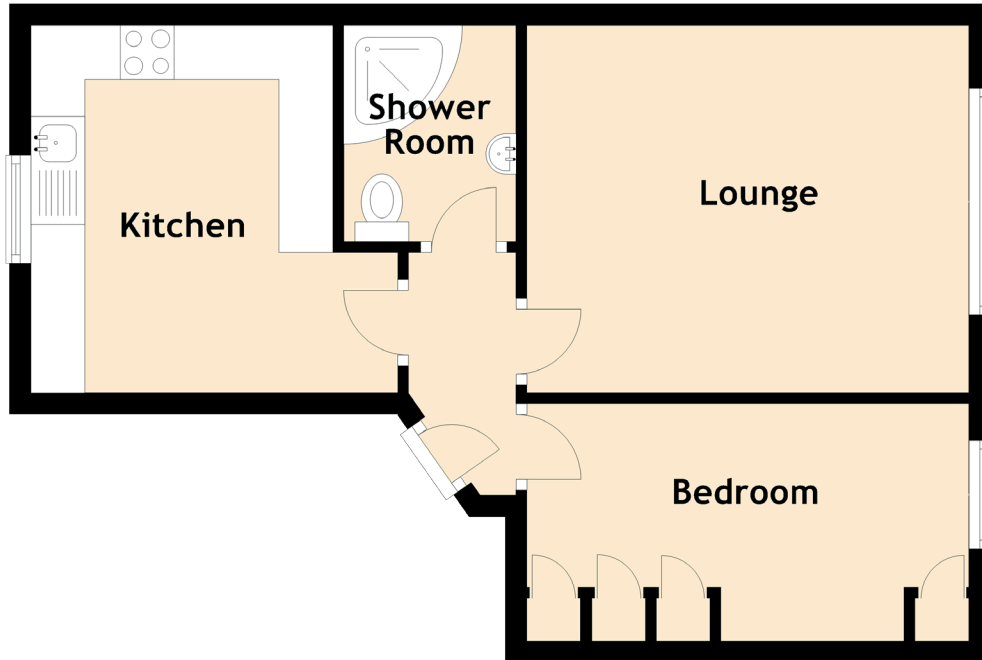

3 (TFL) Dee Place

ABERDEEN, ABERDEENSHIRE, AB11 6EF

Approximate Dimensions (Taken from the widest point)

Lounge	4.40m (14'5") x 4.10m (13'5")
Kitchen	3.40m (11'2") x 2.80m (9'2")
Bedroom	4.00m (13'1") x 2.20m (7'3")
Shower Room	2.00m (6'7") x 1.60m (5'3")