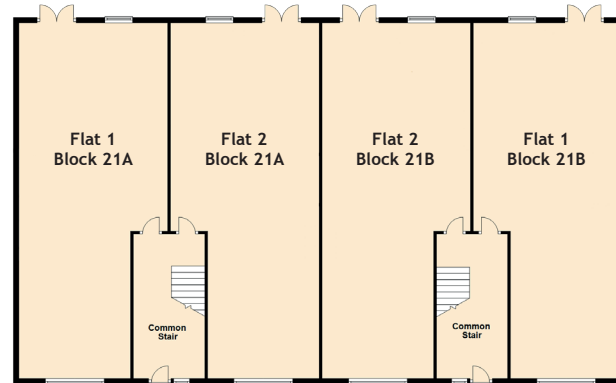

21A/1 West Pilton Place

PILTON, EDINBURGH, EH4 4DG

Approximate Dimensions (Taken from the widest point)

Living Room/Kitchen	6.00m (19'8") x 4.00m (13'1")
Bedroom 1	4.65m (15'3") x 2.70m (8'10")
Bedroom 2	3.65m (12') x 2.53m (8'4")