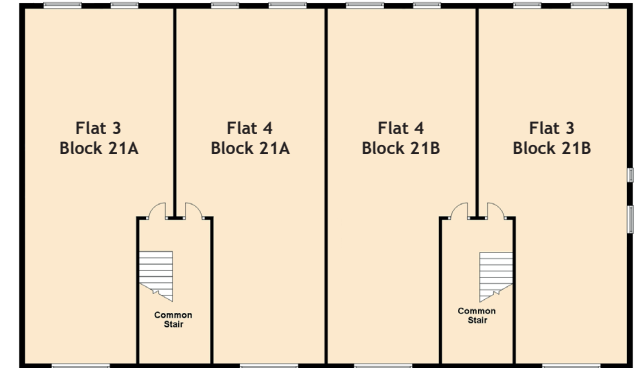

21A/1 West Pilton Place

PILTON, EDINBURGH, EH4 4DG

Approximate Dimensions (Taken from the widest point)

Living Room/Kitchen	6.00m (19'8") x 4.00m (13'1")
Bedroom 1	4.65m (15'3") x 2.70m (8'10")
Bedroom 2	3.65m (12') x 2.53m (8'4")