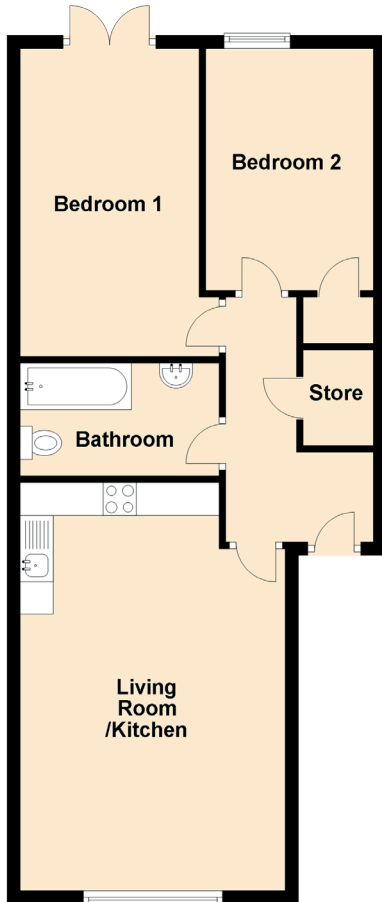

21A/1 West Pilton Place

PILTON, EDINBURGH, EH4 4DG

Approximate Dimensions (Taken from the widest point)

Living Room/Kitchen	6.00m (19'8") x 4.00m (13'1")
Bedroom 1	4.65m (15'3") x 2.70m (8'10")
Bedroom 2	3.65m (12') x 2.53m (8'4")