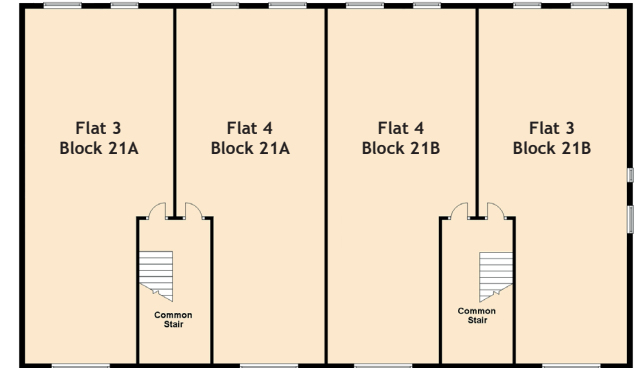

21B/3 West Pilton Place

PILTON, EDINBURGH, EH4 4DG

Approximate Dimensions (Taken from the widest point)

Living Room/Kitchen	6.00m (19'8") x 4.00m (13'1")
Bedroom 1	4.65m (15'3") x 2.70m (8'10")
Bedroom 2	3.65m (12') x 2.53m (8'4")