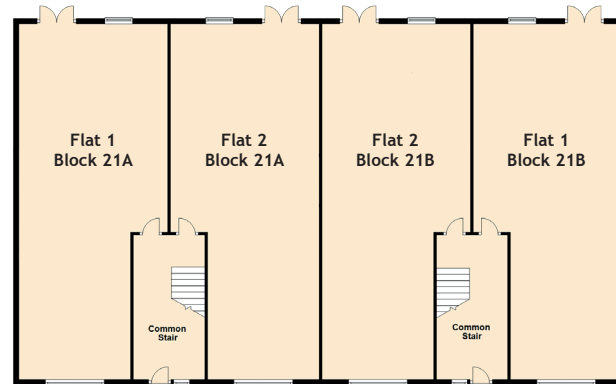

21B/3 West Pilton Place

PILTON, EDINBURGH, EH4 4DG

Approximate Dimensions (Taken from the widest point)

Living Room/Kitchen	6.00m (19'8") x 4.00m (13'1")
Bedroom 1	4.65m (15'3") x 2.70m (8'10")
Bedroom 2	3.65m (12') x 2.53m (8'4")