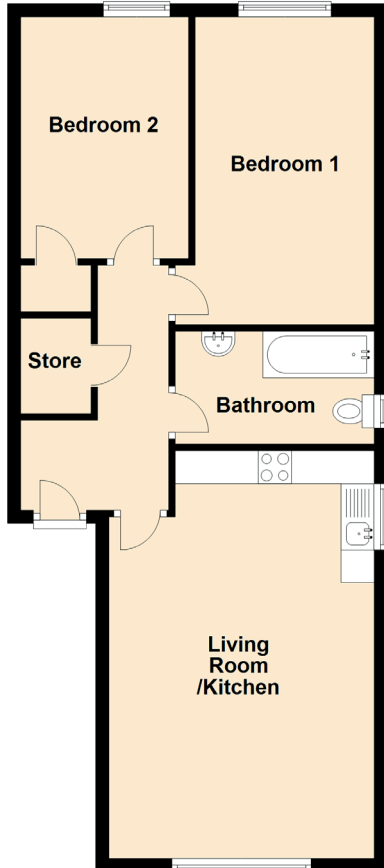

21B/3 West Pilton Place

PILTON, EDINBURGH, EH4 4DG

Approximate Dimensions (Taken from the widest point)

Living Room/Kitchen	6.00m (19'8") x 4.00m (13'1")
Bedroom 1	4.65m (15'3") x 2.70m (8'10")
Bedroom 2	3.65m (12') x 2.53m (8'4")