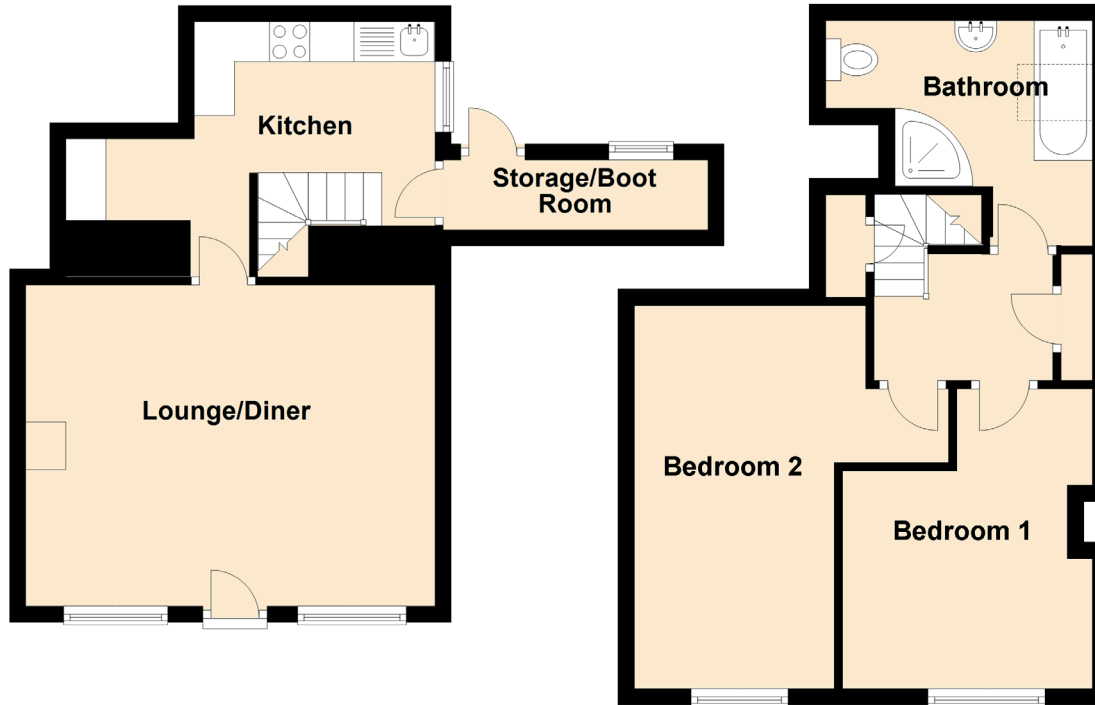

Snug Cottage

MAIN STREET, LOCHRANZA, ISLE OF ARRAN, NORTH AYRSHIRE, KA27 8HL

Approximate Dimensions (Taken from the widest point)

Lounge/Diner	5.10m (16'9") x 4.00m (13'1")
Kitchen	4.60m (15'1") x 2.80m (9'2")
Bedroom 1	3.60m (11'10") x 3.00m (9'10")
Bedroom 2	4.60m (15'1") x 3.70m (12'2")
Bathroom	3.10m (10'2") x 2.80m (9'2")