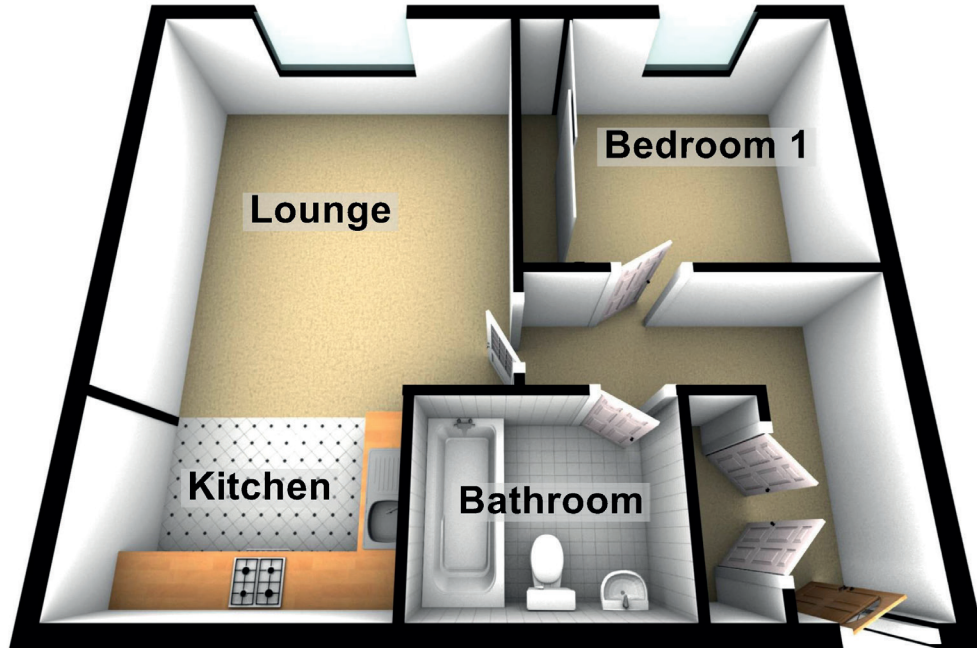

0/5,16 Castlebank Place

GLASGOW, G11 6BX

Approximate Dimensions
(Taken from the widest point)

Lounge & Kitchen	6.20m (20'4") x 3.90m (12'10")
Bedroom 1	3.00m (9'10") x 2.80m (9'2")
Bathroom	2.10m (6'11") x 1.80m (5'11")