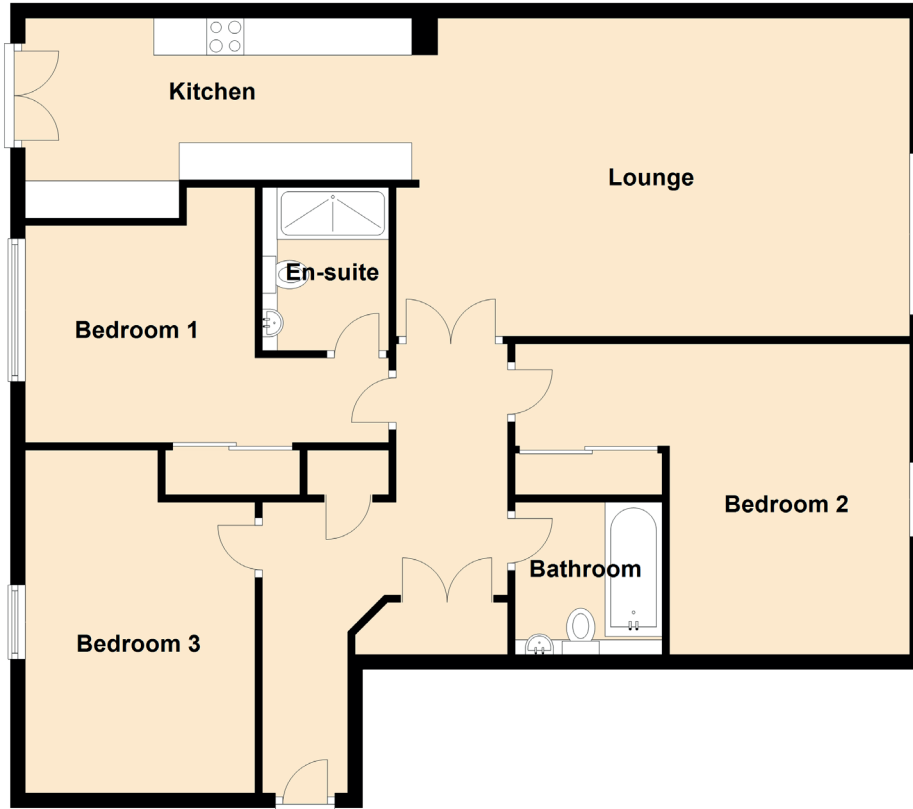

# 9/5 Western Harbour View

NEWHAVEN, EDINBURGH, EH6 6PG

Approximate Dimensions (Taken from the widest point)

Lounge	6.91m (22'8") x 4.28m (14'1")
Kitchen	5.20m (17'1") x 2.69m (8'10")
Bedroom 1	5.15m (16'11") x 3.32m (10'11")
En-suite	2.19m (7'2") x 1.70m (5'7")
Bedroom 2	5.31m (17'5") x 4.18m (13'9")
Bedroom 3	4.61m (15'1") x 3.10m (10'2")
Bathroom	2.00m (6'7") x 1.98m (6'6")