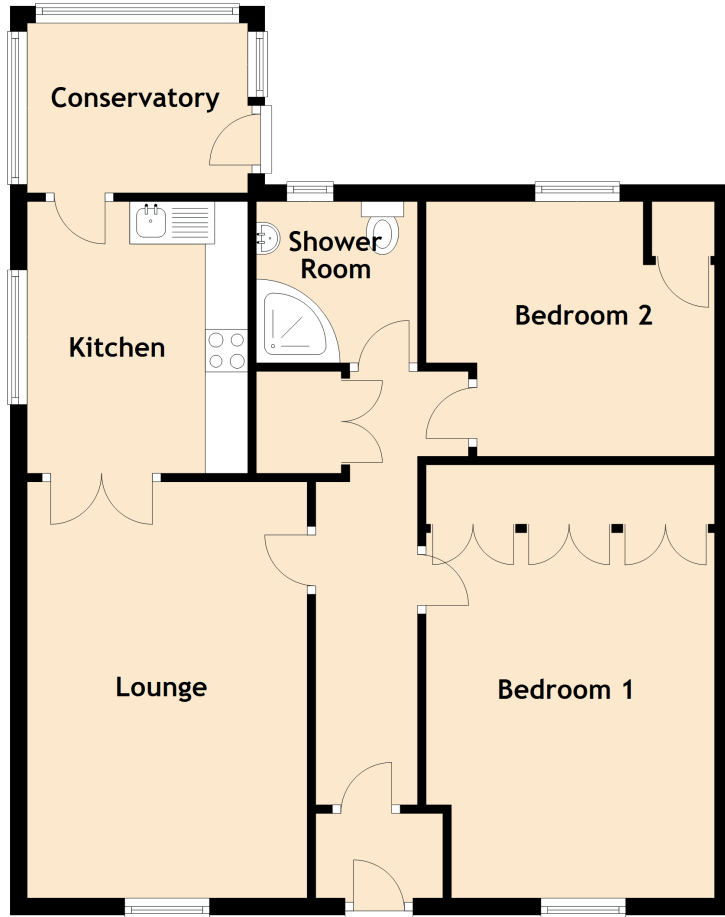

Heather Cottage

MEADOW ROAD, BARNYARDS, KILCONQUHAR, LEVEN, KY9 1PD

Approximate Dimensions (Taken from the widest point)

Lounge	4.90m (16'1") x 3.30m (10'10")
Kitchen	3.20m (10'6") x 2.60m (8'6")
Conservatory	2.60m (8'6") x 2.00m (6'7")
Bedroom 1	4.30m (14'1") x 3.40m (11'2")
Bedroom 2	3.40m (11'2") x 3.00m (9'10")
Shower Room	1.90m (6'3") x 1.90m (6'3")