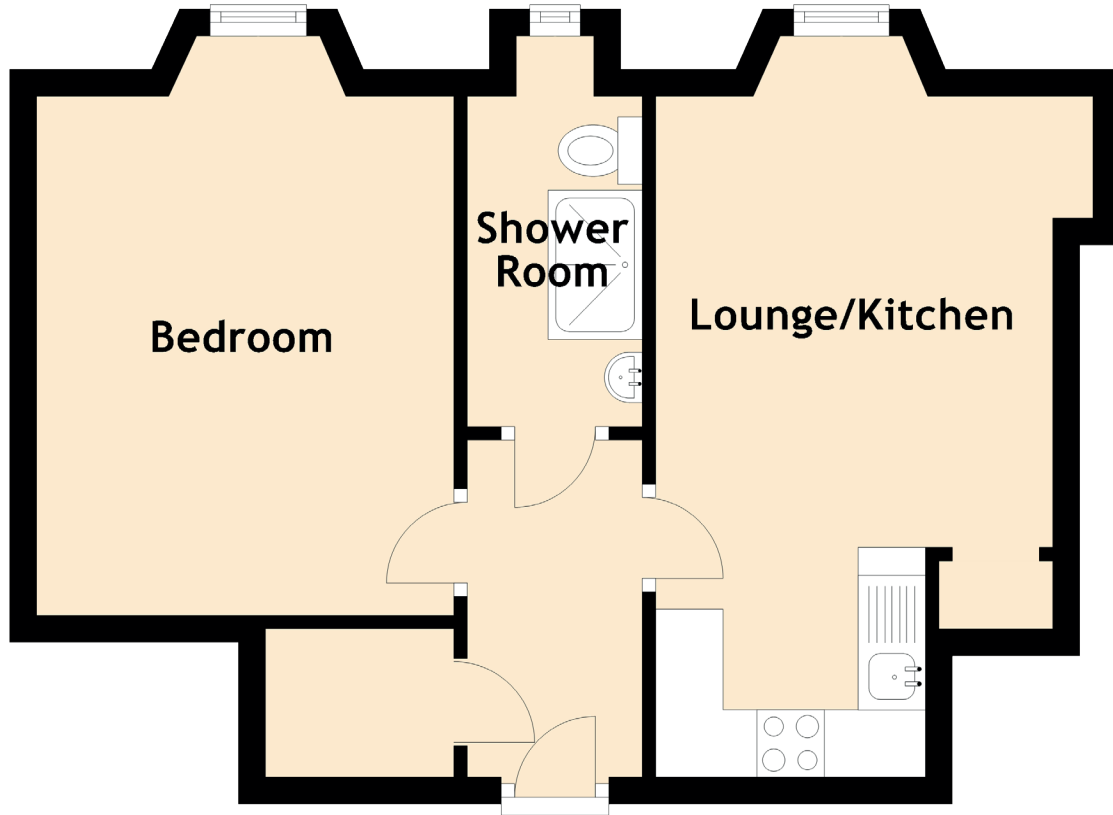

2f2, 6 Dalgety Avenue

EDINBURGH, EH7 5UE

Approximate Dimensions
(Taken from the widest point)

Lounge/Kitchen	5.50m (18'1") x 3.25m (10'8")
Bedroom	4.30m (14'1") x 3.10m (10'2")
Shower Room	2.70m (8'10") x 1.30m (4'3")