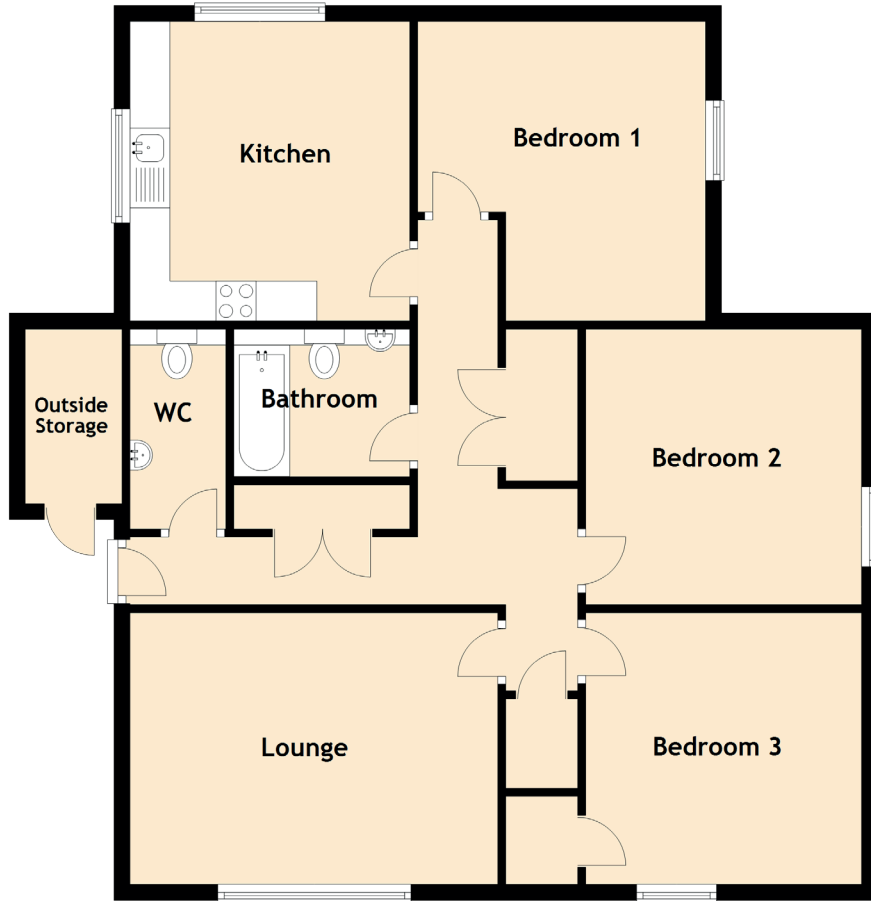

2/4 Hopefield Terrace

EDINBURGH, EH6 4AA

Approximate Dimensions
(Taken from the widest point)

Lounge	4.60m (15'1") x 3.40m (11'2")
Kitchen	3.75m (12'4") x 3.50m (11'6")
Bedroom 1	3.60m (11'10") x 3.60m (11'10")
Bedroom 2	3.45m (11'4") x 3.45m (11'4")
Bedroom 3	3.45m (11'4") x 3.40m (11'2")
Bathroom	2.20m (7'3") x 1.85m (6'1")
WC	2.50m (8'3") x 1.20m (3'11")