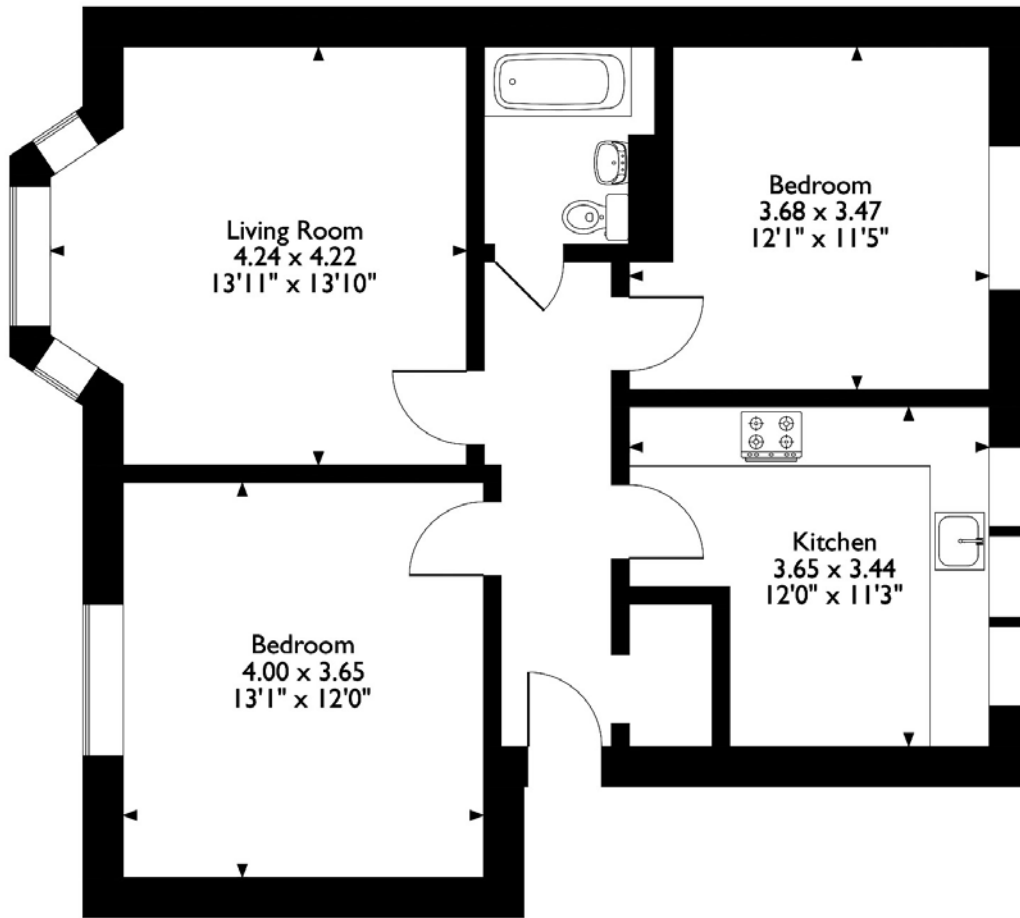

FLOOR PLAN, DIMENSIONS & MAP

Gross internal floor area (m²): 99m² | EPC Rating: D

Extras (Included in the sale): White goods may be available by separate negotiation.