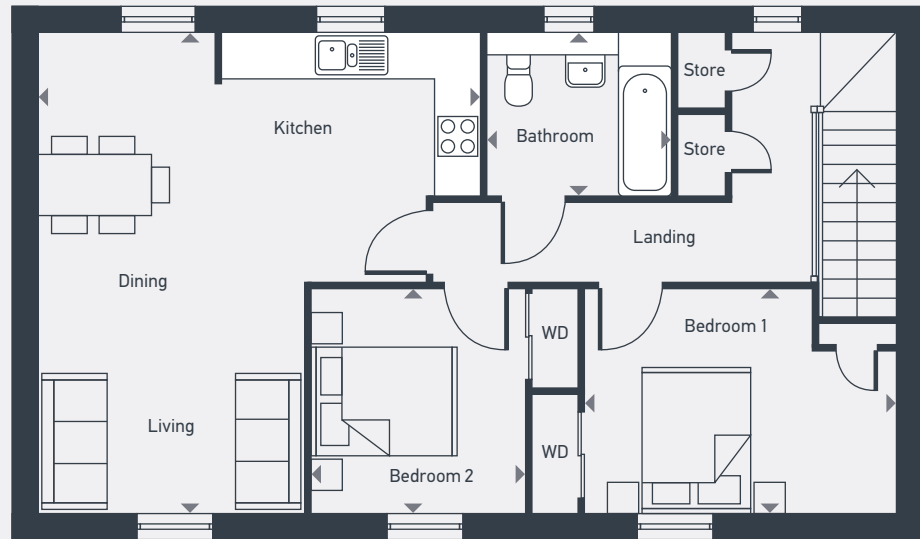

GROUND FLOOR

FIRST FLOOR

Internal area  
78.5sq.m / 845sq.ft

DIMENSIONS	m	ft
Living / Dining / Kitchen	6.30m x 5.82m	20'7" x 19'1"
Bedroom 1	4.10m x 2.95m	13'5" x 9'7"
Bedroom 2	2.95m x 2.80m	9'7" x 9'2"
Bathroom	2.40m x 2.09m	7'9" x 6'9"