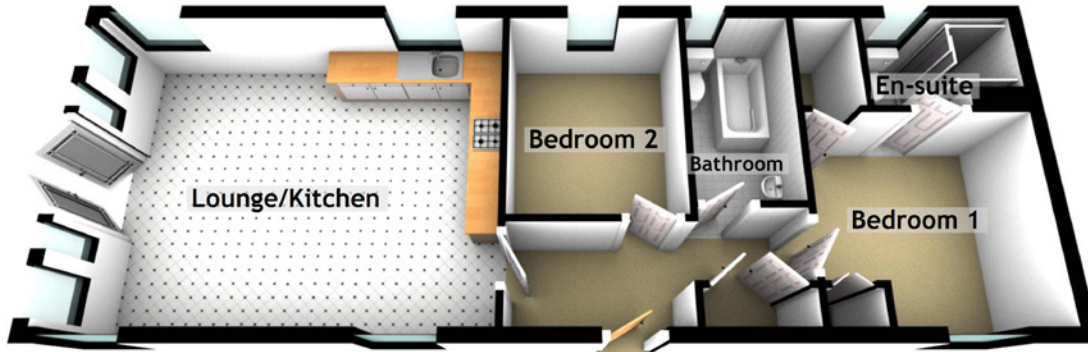

Rob Roy Park Homes

THE NORWOOD, CRAWFORD, BIGGAR, SOUTH LANARKSHIRE, ML12 6TW

Norwood

Approximate Dimensions (Taken from the widest point)

Lounge/Kitchen	5.62m (18'5") x 4.25m (13'11")
Bedroom 1	3.00m (9'10") x 2.82m (9'3")
En-suite	2.05m (6'9") x 1.35m (4'5")
Bedroom 2	2.84m (9'4") x 1.83m (6')
Bathroom	2.66m (8'9") x 1.41m (4'8")