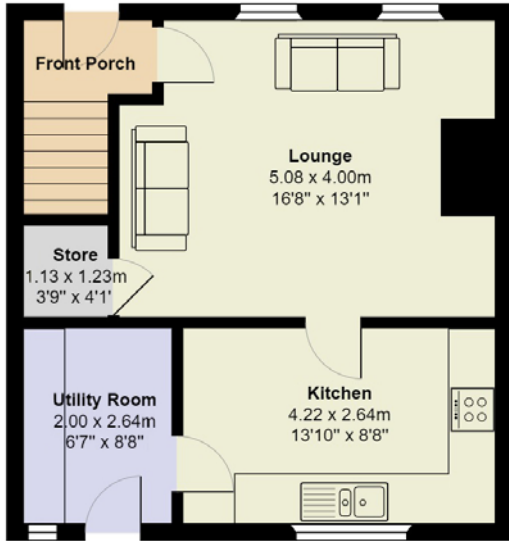

# FLOOR PLAN, DIMENSIONS & MAP

Ground Floor

First Floor

Second Floor

Gross internal floor area (m<sup>2</sup>): 124m<sup>2</sup> | EPC Rating: C

Extras: All floor coverings, blinds, curtains (excl. lounge), and light fittings are included in the sale.