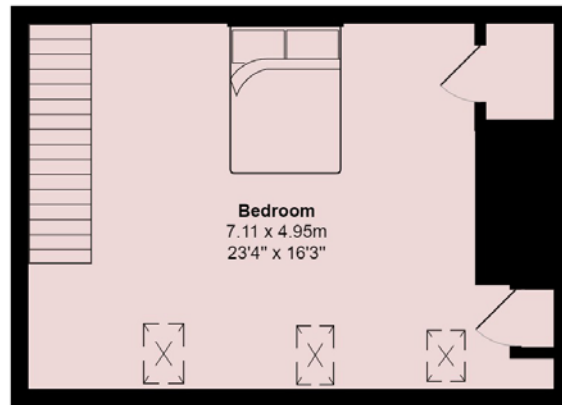

# FLOOR PLAN, DIMENSIONS & MAP

Ground Floor

First Floor

Second Floor

Gross internal floor area (m<sup>2</sup>): 124m<sup>2</sup> | EPC Rating: C

Extras: All floor coverings, blinds, curtains (excl. lounge), and light fittings are included in the sale.