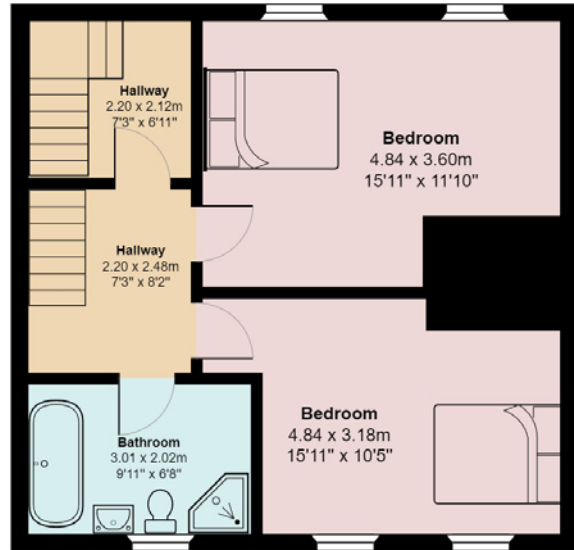

# FLOOR PLAN, DIMENSIONS & MAP

Ground Floor

First Floor

Second Floor

Gross internal floor area (m<sup>2</sup>): 124m<sup>2</sup> | EPC Rating: C

Extras: All floor coverings, blinds, curtains (excl. lounge), and light fittings are included in the sale.