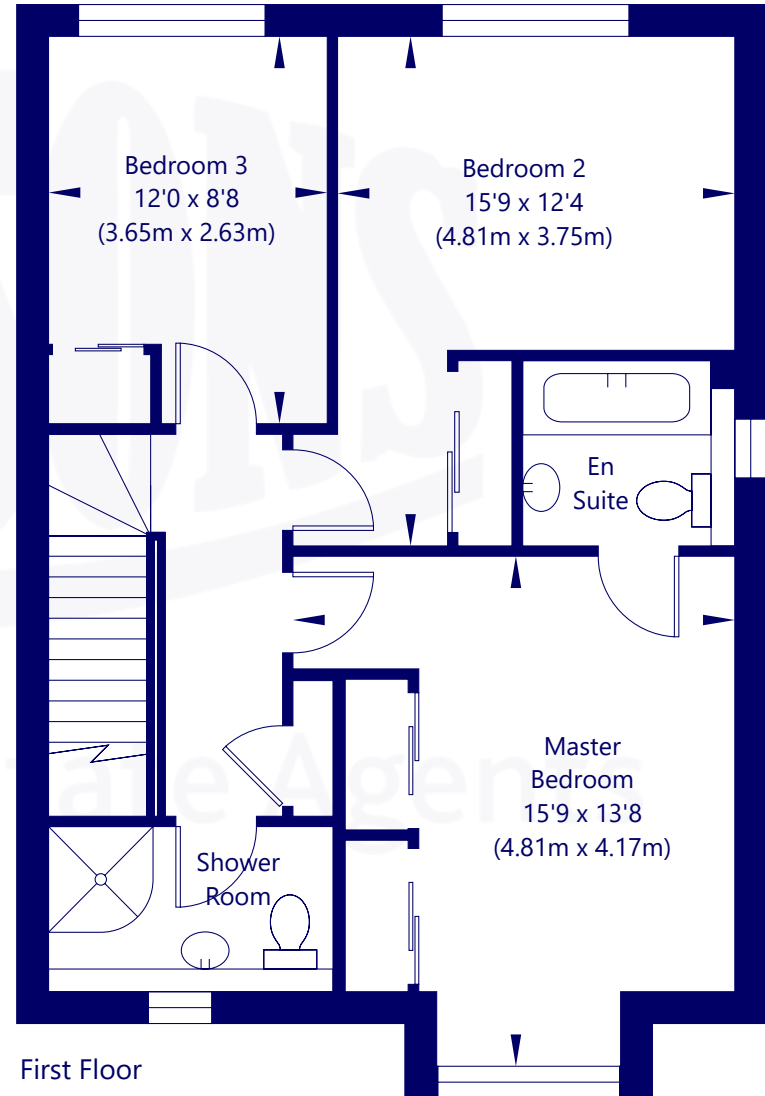

Ground Floor

Approx. Gross Internal Area of Main Residence
 132 Sq M / 1421 Sq Ft.
 Not to scale. For identification only.
 © www.planography.co.uk 2020

First Floor