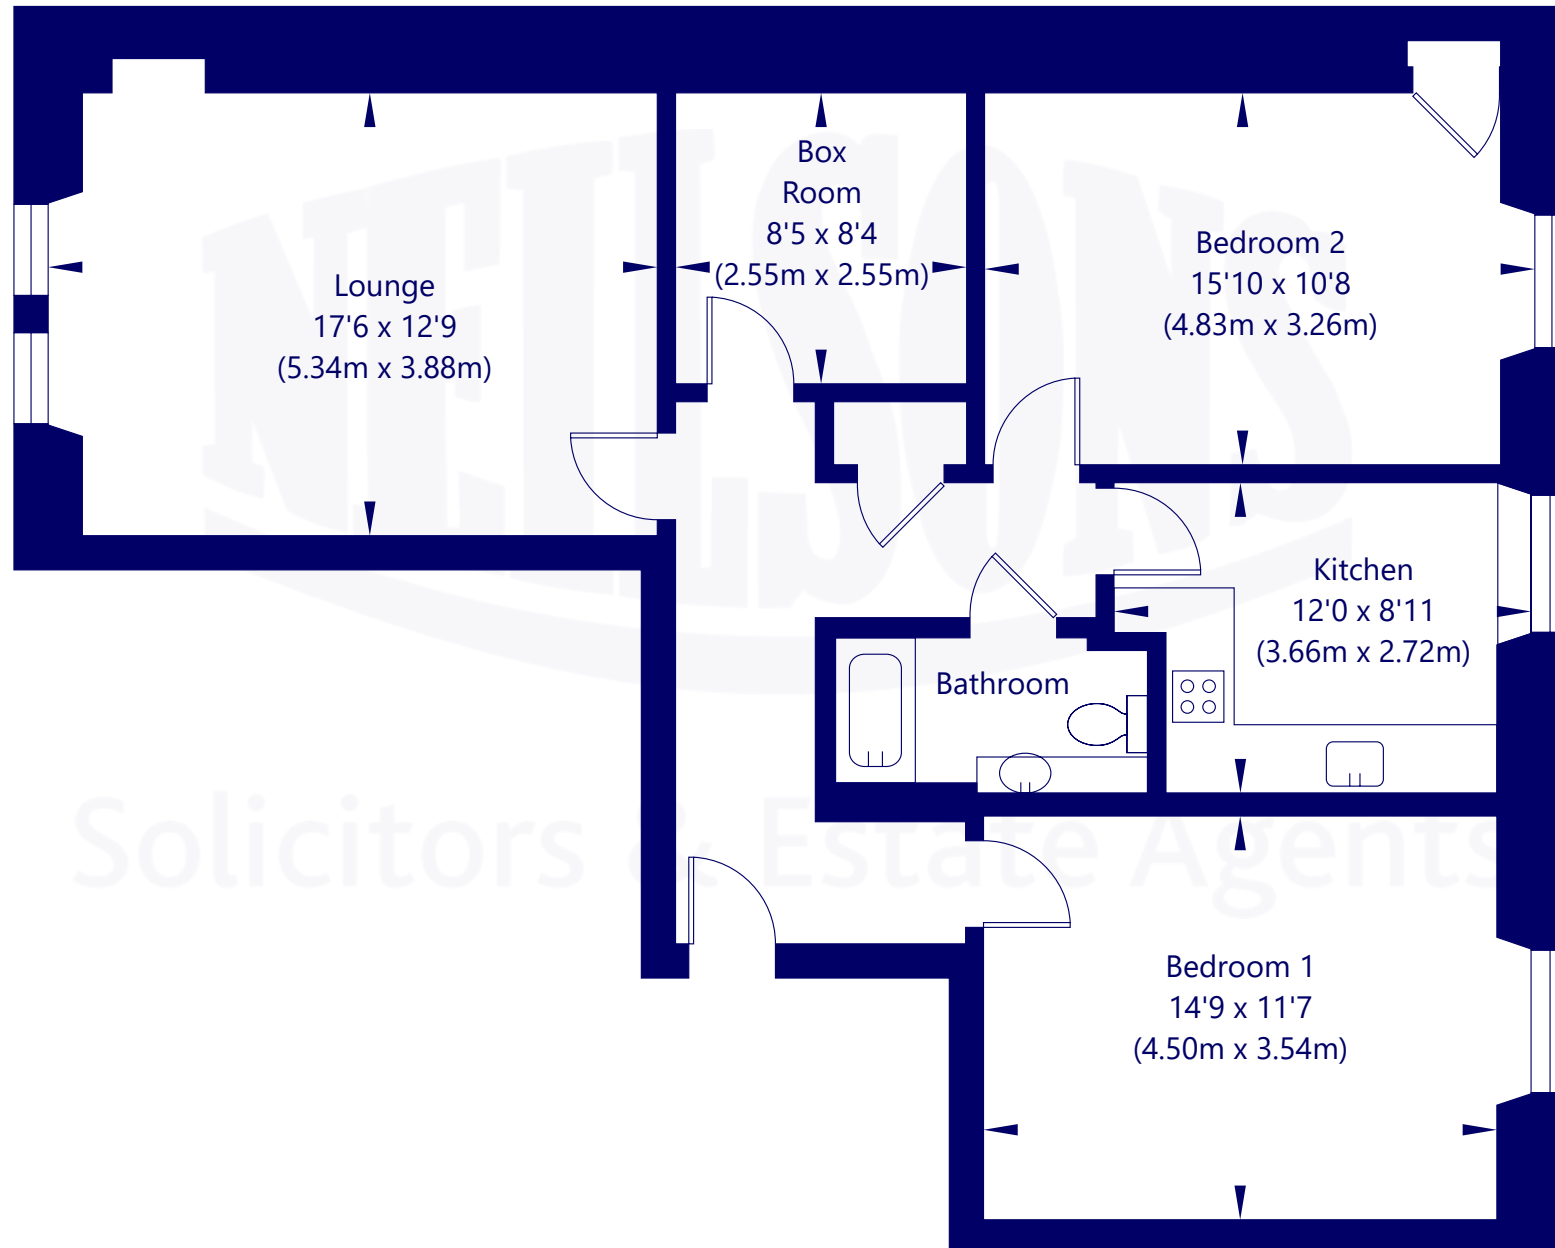

Second Floor
Approx. Gross Internal Area of Main Residence
87.4 Sq M / 941 Sq Ft.
Not to scale. For identification only.
© www.planography.co.uk 2020

Solicitors & Estate Agents