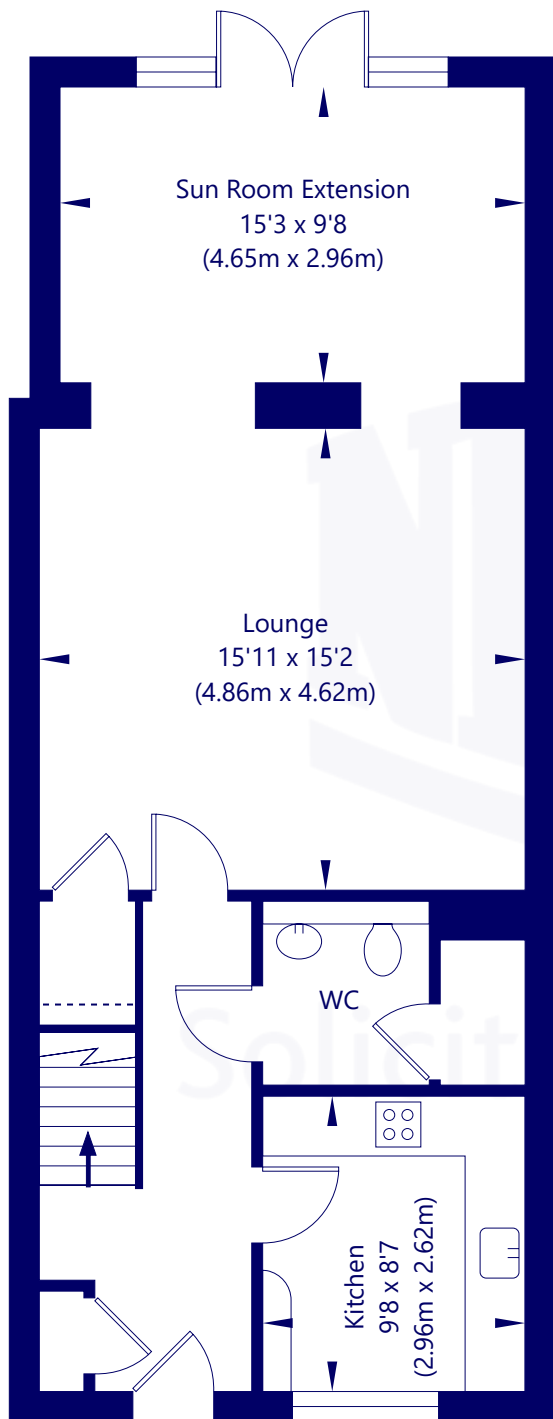

Approx. Gross Internal Area of Main Residence
142.74 Sq M / 1536 Sq Ft.
Not to scale. For identification only.
© www.planography.co.uk 2020

Ground Floor

First Floor

Second Floor