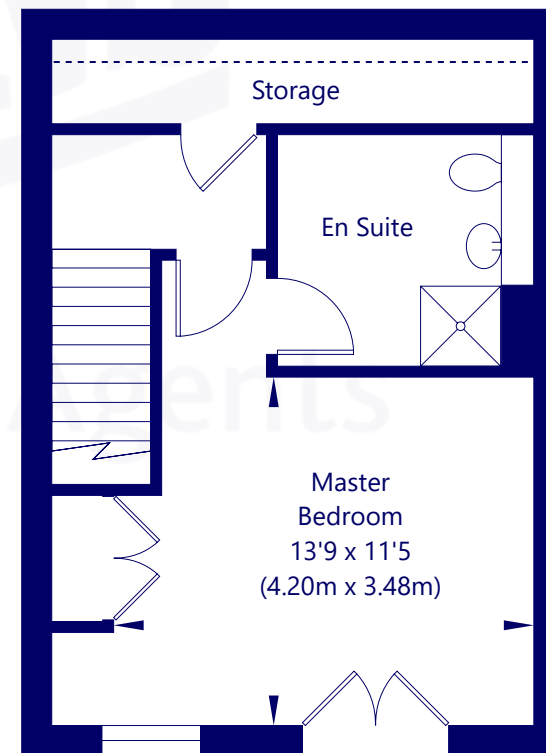

Approx. Gross Internal Area of Main Residence
142.74 Sq M / 1536 Sq Ft.
Not to scale. For identification only.
© www.planography.co.uk 2020

Ground Floor

First Floor

Second Floor