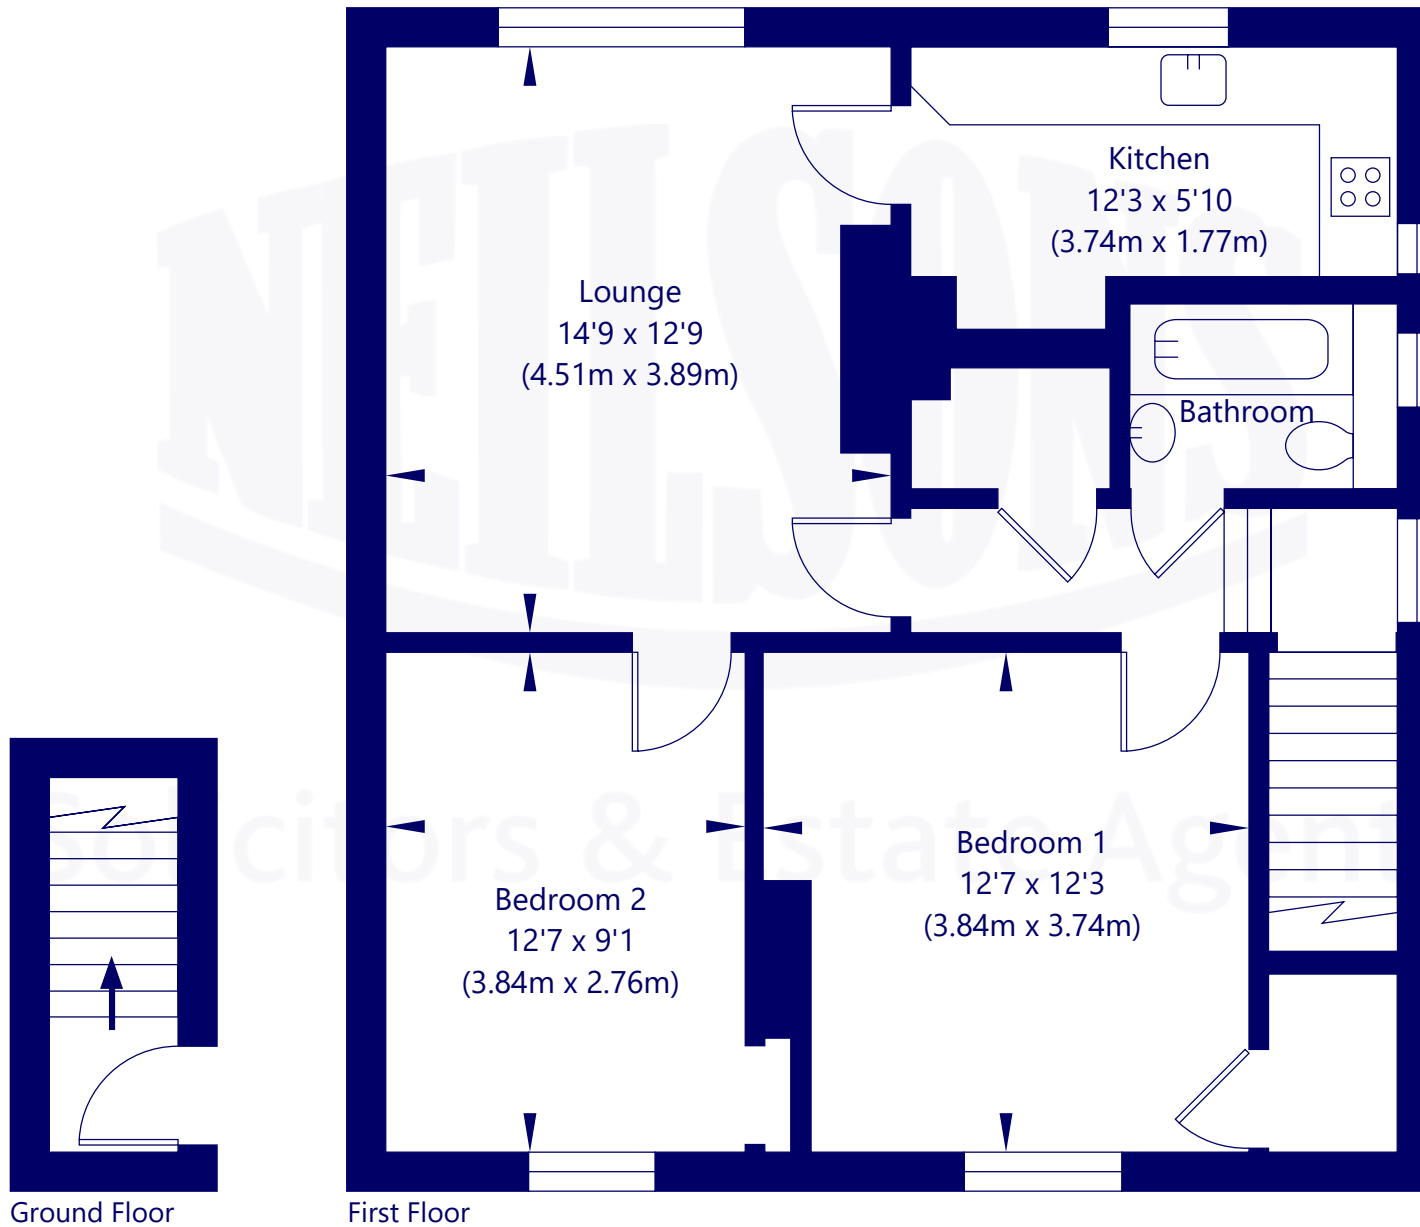

Approx. Gross Internal Area of Main Residence

68.38 Sq M / 736 Sq Ft.

Not to scale. For identification only.

© www.planography.co.uk 2020

Ground Floor

First Floor