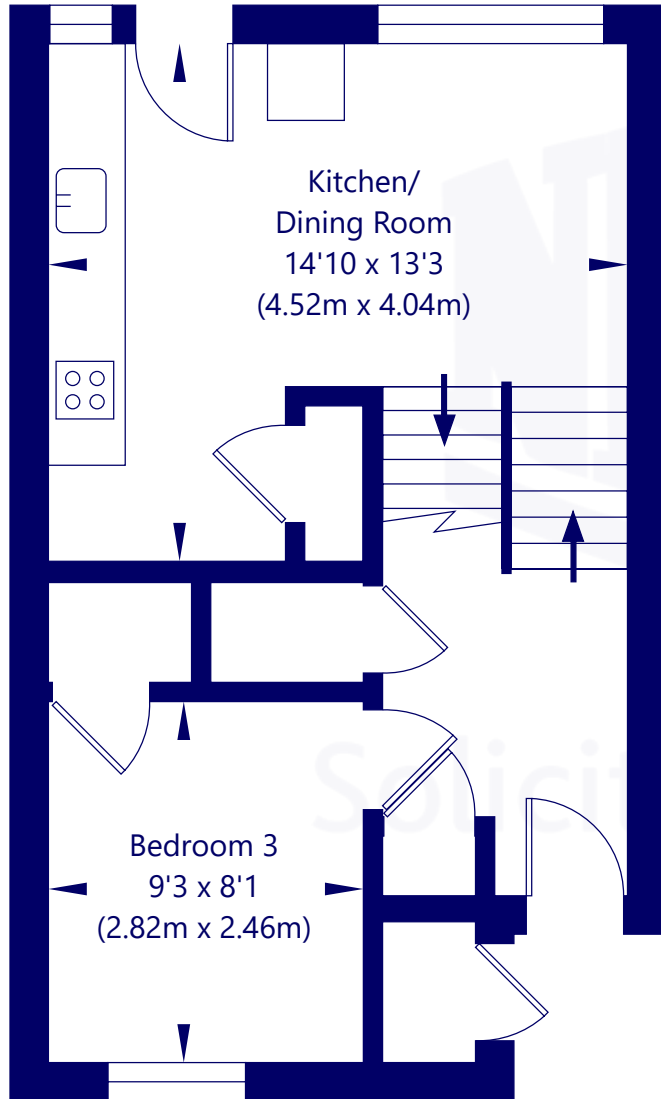

Approx. Gross Internal Area of Main Residence
89.24 Sq M / 961 Sq Ft.
Not to scale. For identification only.
© www.planography.co.uk 2021

Ground Floor

First Floor

Second Floor