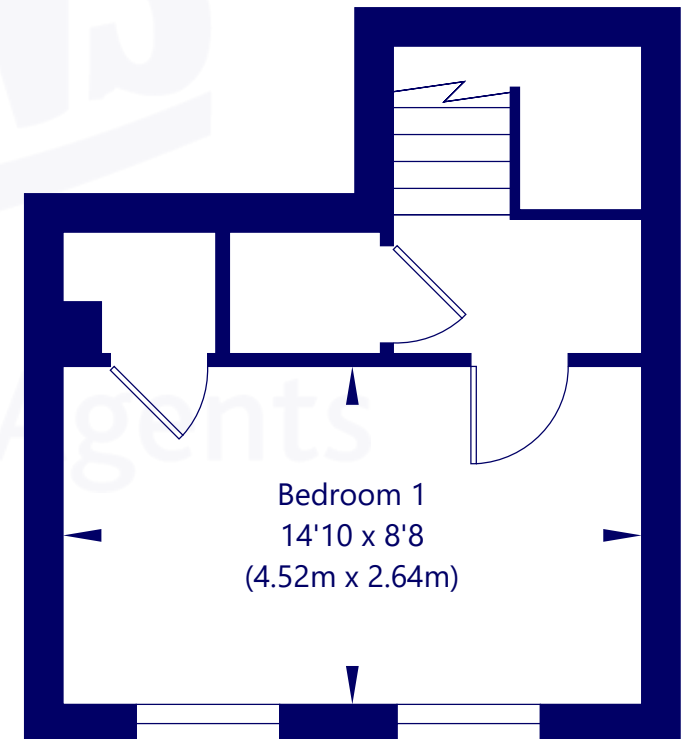

Approx. Gross Internal Area of Main Residence
89.24 Sq M / 961 Sq Ft.
Not to scale. For identification only.
© www.planography.co.uk 2021

Ground Floor

First Floor

Second Floor