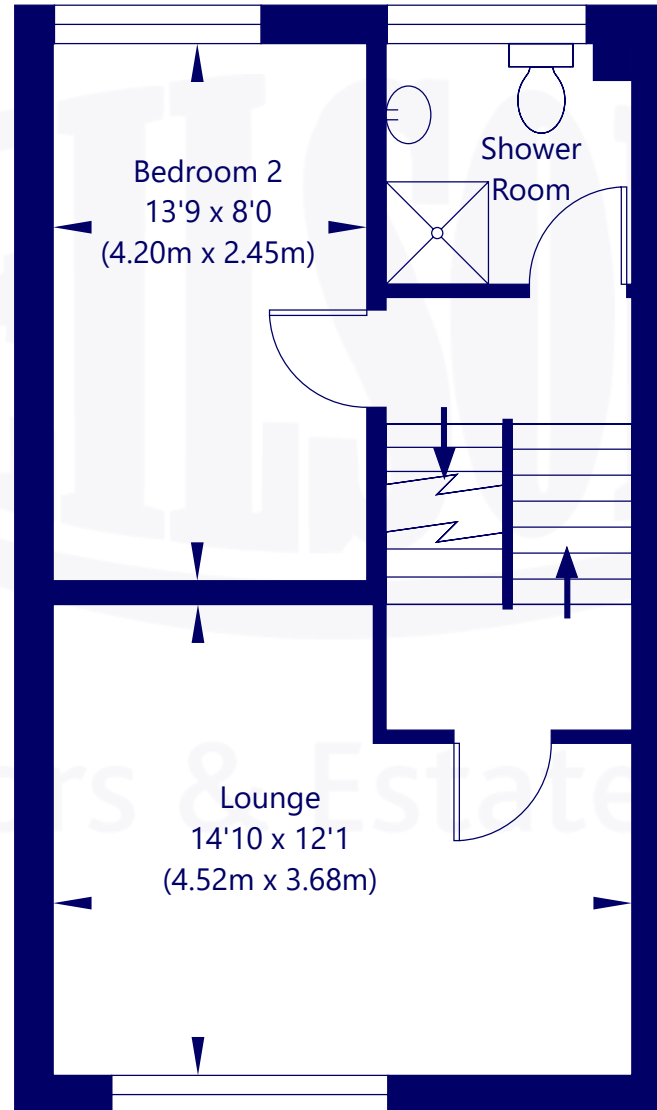

Approx. Gross Internal Area of Main Residence
89.24 Sq M / 961 Sq Ft.
Not to scale. For identification only.
© www.planography.co.uk 2021

Ground Floor

First Floor

Second Floor