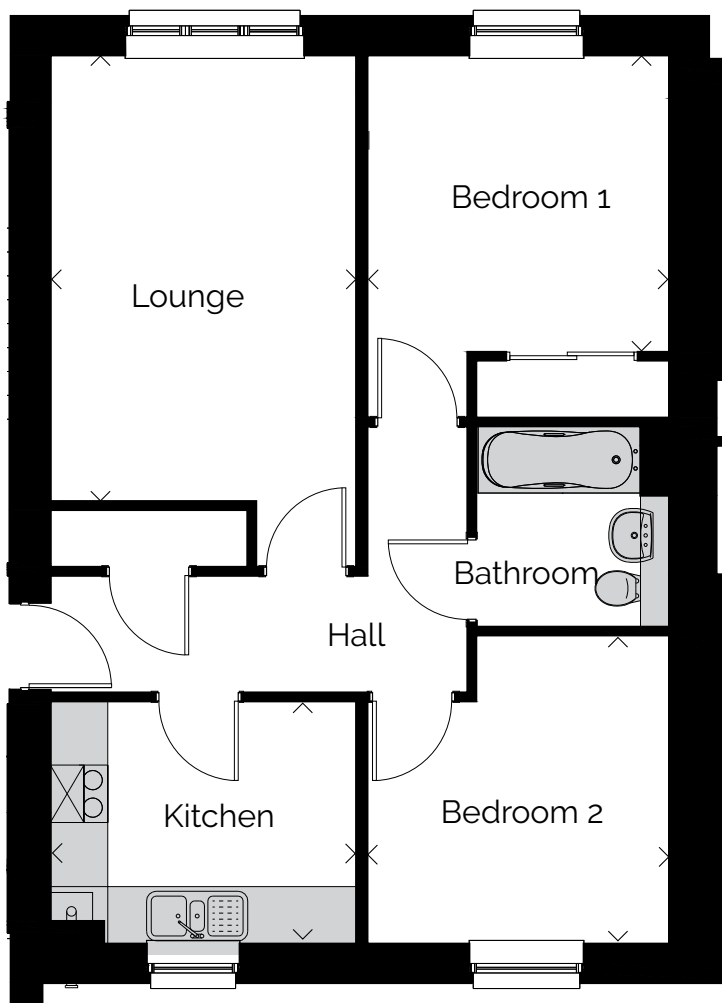

Creran

Helix Rise

Lounge:

3.20 x 4.65m 10.50 x 15.26ft

Kitchen:

3.20 x 2.55m 10.50 x 8.37ft

Bedroom 1:

3.15 x 3.10m 10.33 x 10.17ft

Bedroom 2:

3.15 x 3.25m 10.33 x 10.66ft