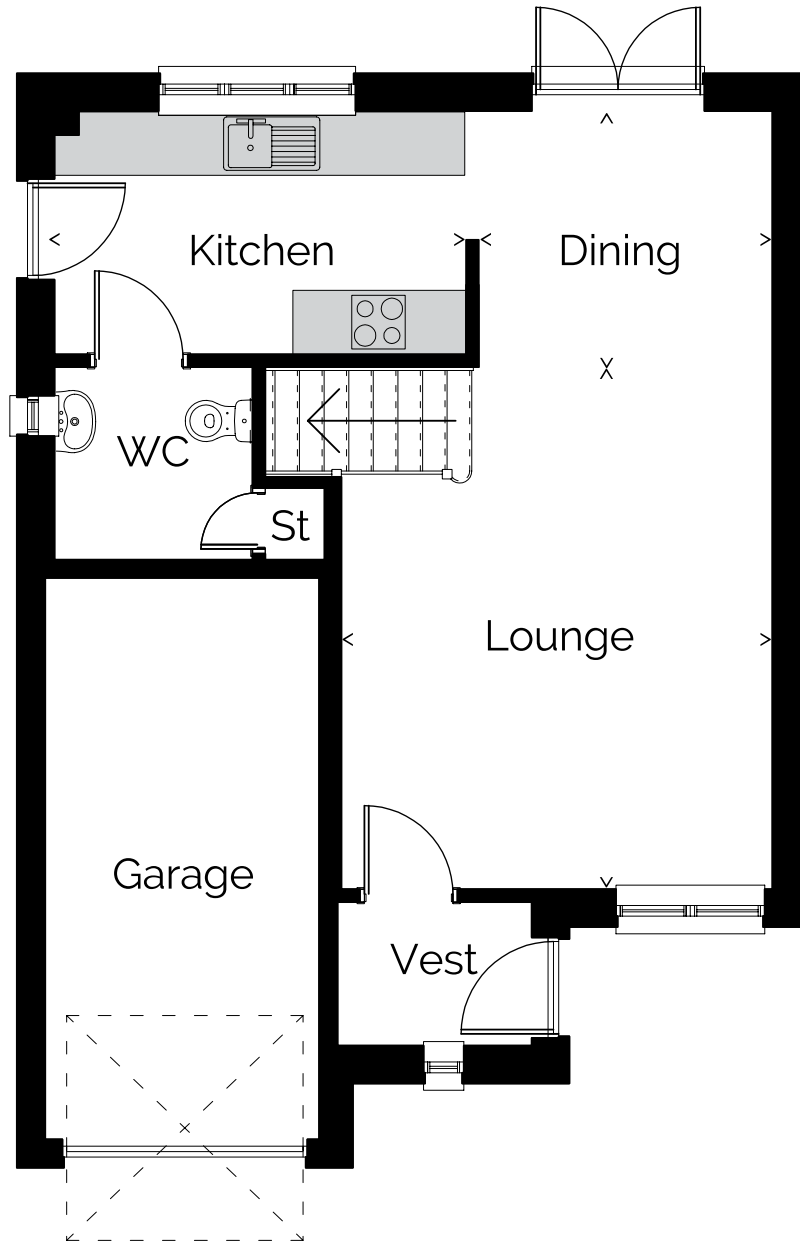

The Eden

Rivergate at Annick Road

Lounge:

4.05 x 4.90m 13.29 x 16.08ft

Kitchen:

3.85 x 2.30m 12.63 x 7.55ft

Dining:

2.75 x 2.40m 9.02 x 7.87ft

Ground Floor

ogilvie
HOMES