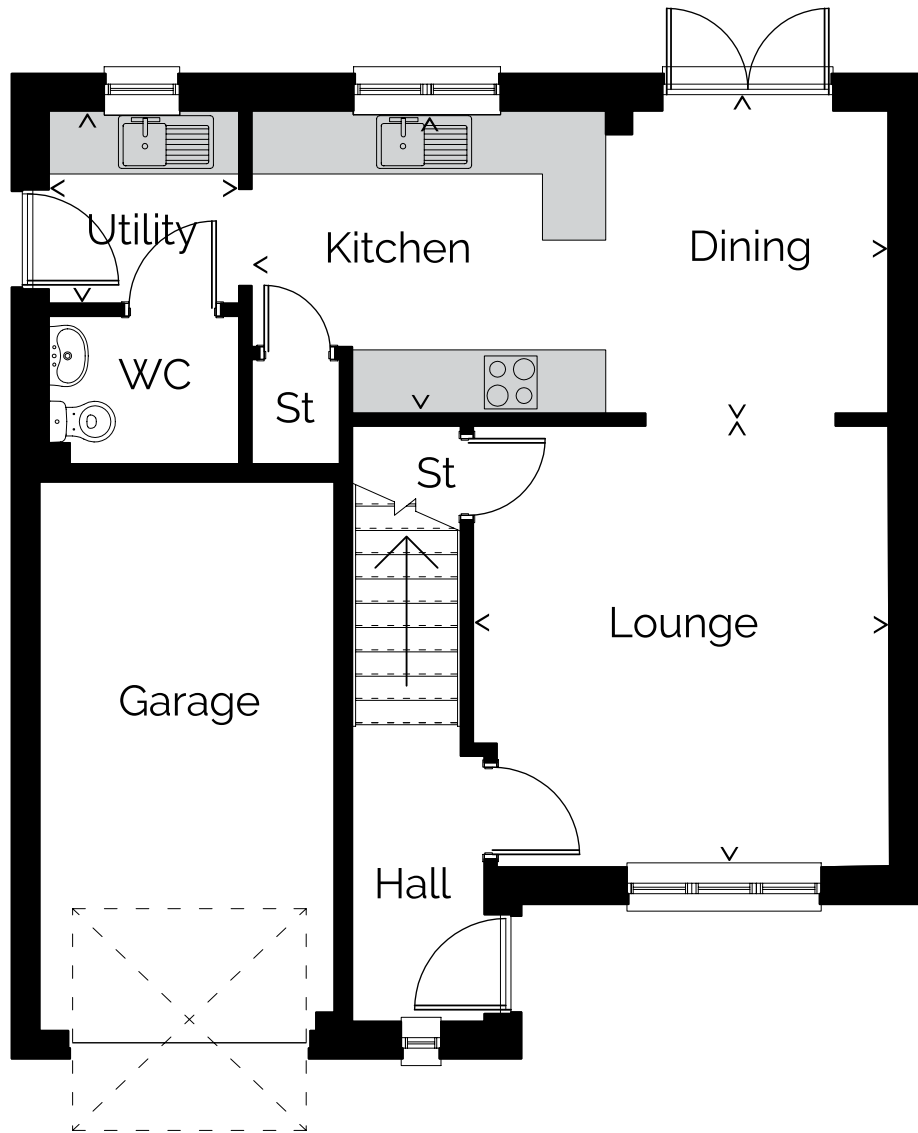

The Spey

Rivergate at Annick Road

Lounge:

3.95 x 4.15m 12.96 x 13.61ft

Kitchen/Dining:

6.05 x 2.85m 19.85 x 9.35ft

Utility:

1.85 x 1.80m 6.07 x 5.90ft

Ground Floor

ogilvie
HOMES