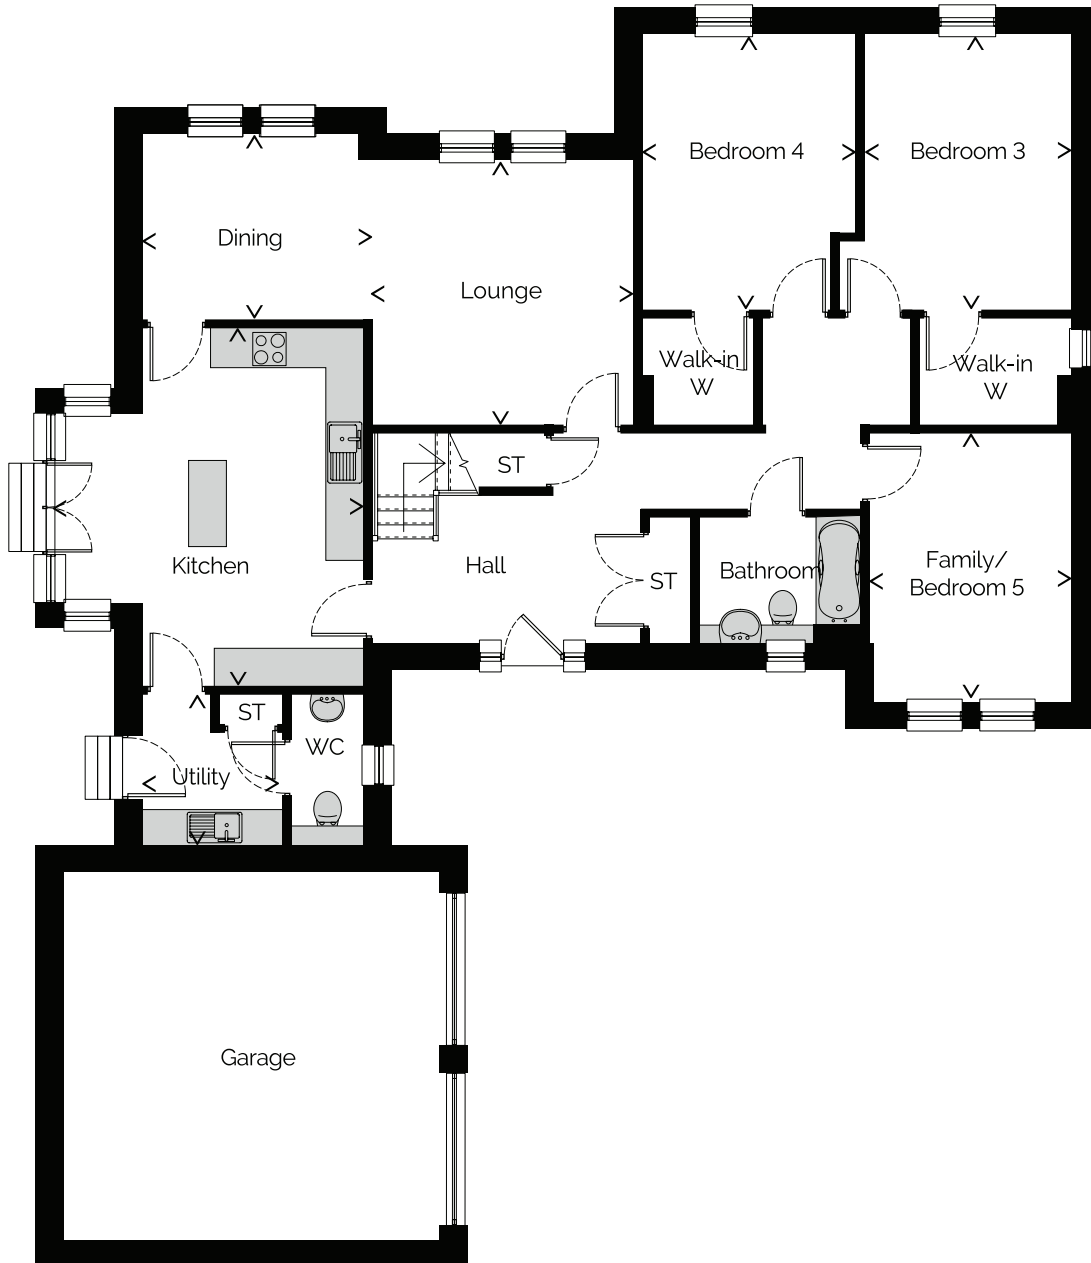

The Rowan

Village Green 2 Kingsbarns

Lounge:

4.08 x 4.17m 13.39 x 13.68ft

Kitchen:

4.80 x 5.61m 15.76 x 18.41ft

Dining:

3.55 x 3.00m 11.65 x 9.84ft

Utility:

2.88 x 2.40m 7.48 x 7.87ft

Family/Bedroom 5:

3.23 x 4.22m 10.60 x 13.85ft

Bedroom 3:

3.30 x 4.40m 10.83 x 14.44ft

Bedroom 4:

3.41 x 4.40m 11.19 x 14.44ft

Ground Floor

ogilvie
HOMES