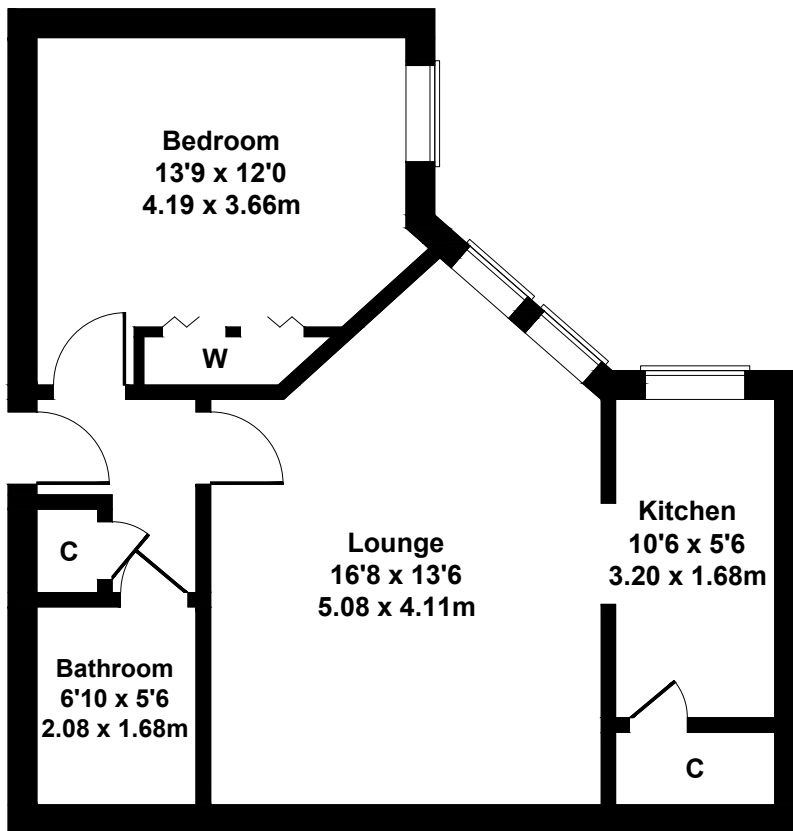

43 Muirfield Crt, 20 Muirend Road, Muirend, Glasgow G44 3QP

Approximate Gross Internal Area

536 sq ft - 50 sq m

SKETCH PLAN FOR ILLUSTRATIVE PURPOSES ONLY

All measurements walls, doors, windows, fittings and appliances, their sizes and locations, are approximate only. They cannot be regarded as being a representation by the seller, nor their agent.