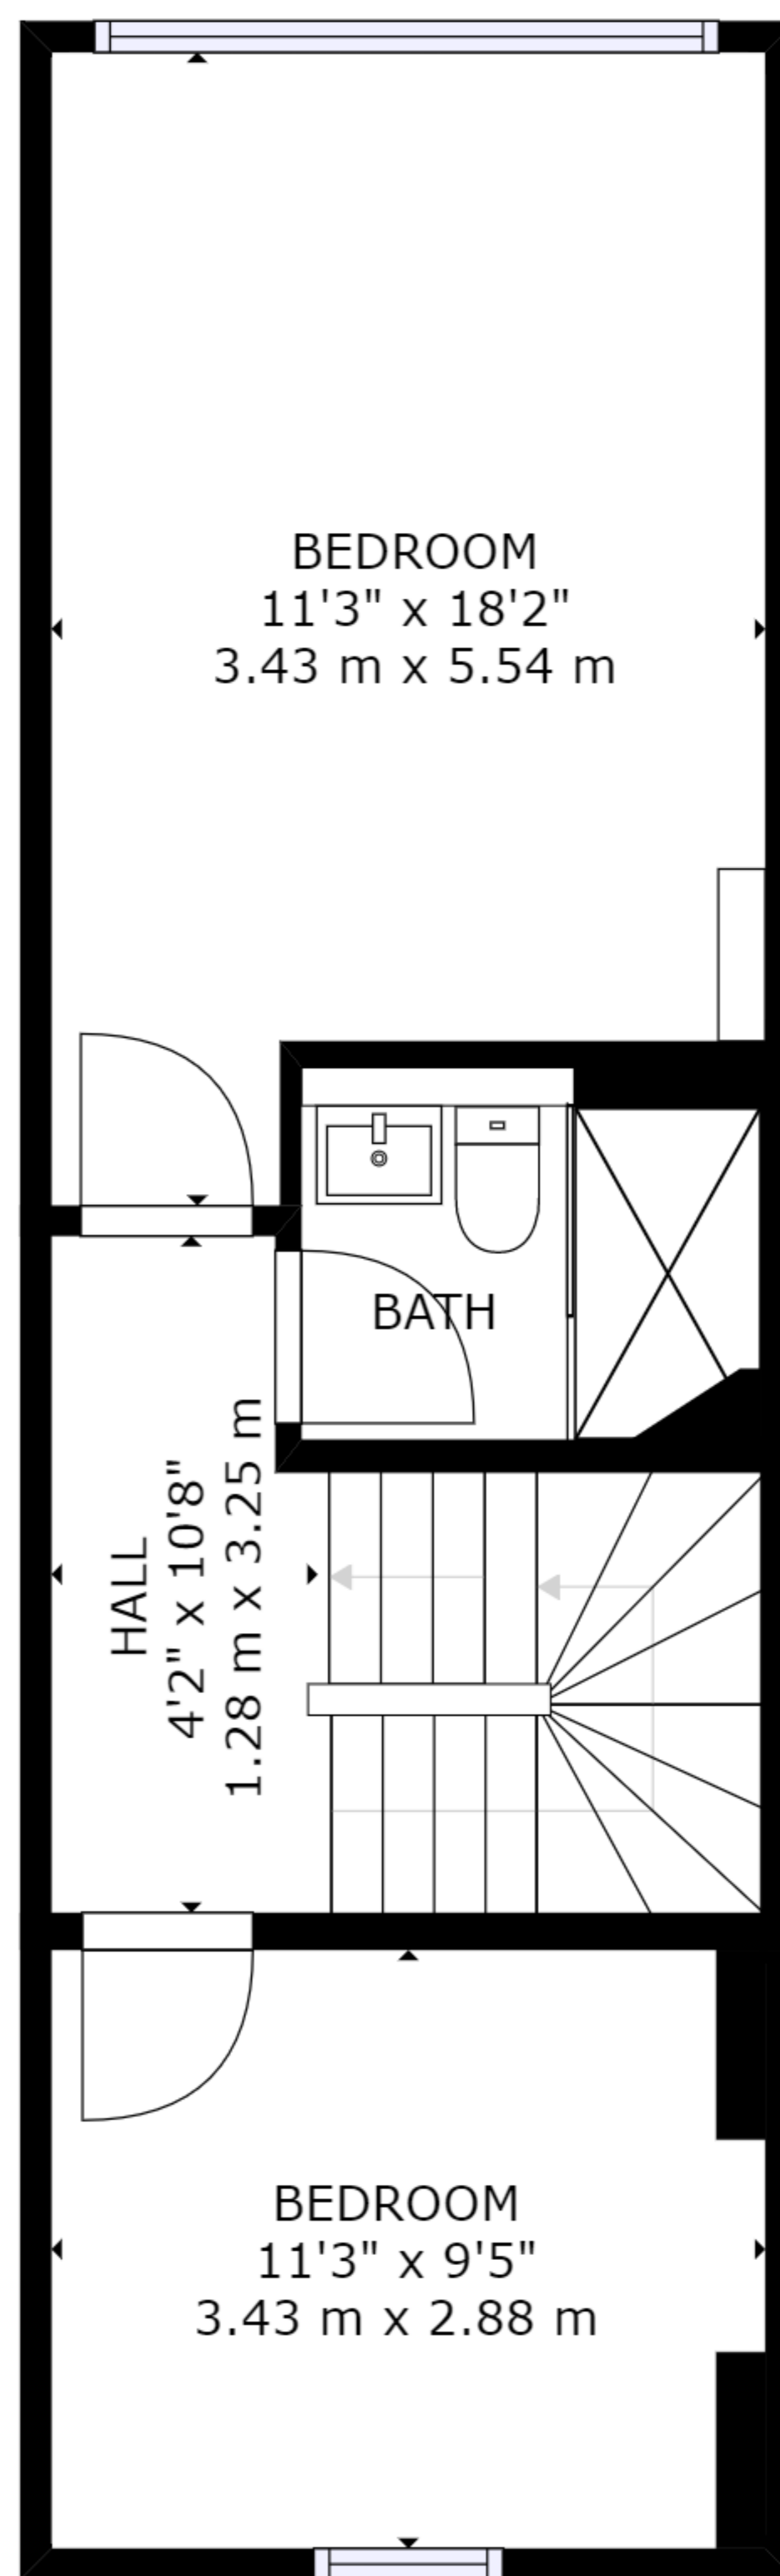

FLOOR 1

FLOOR 2

FLOOR 3

FLOOR 4

GROSS INTERNAL AREA
 FLOOR 1: 437 sq. ft, 41 m², FLOOR 2: 437 sq. ft, 41 m²
 FLOOR 3: 437 sq. ft, 41 m², FLOOR 4: 246 sq. ft, 23 m²
 TOTAL: 1558 sq. ft, 145 m²
 SIZES AND DIMENSIONS ARE APPROXIMATE, ACTUAL MAY VARY.