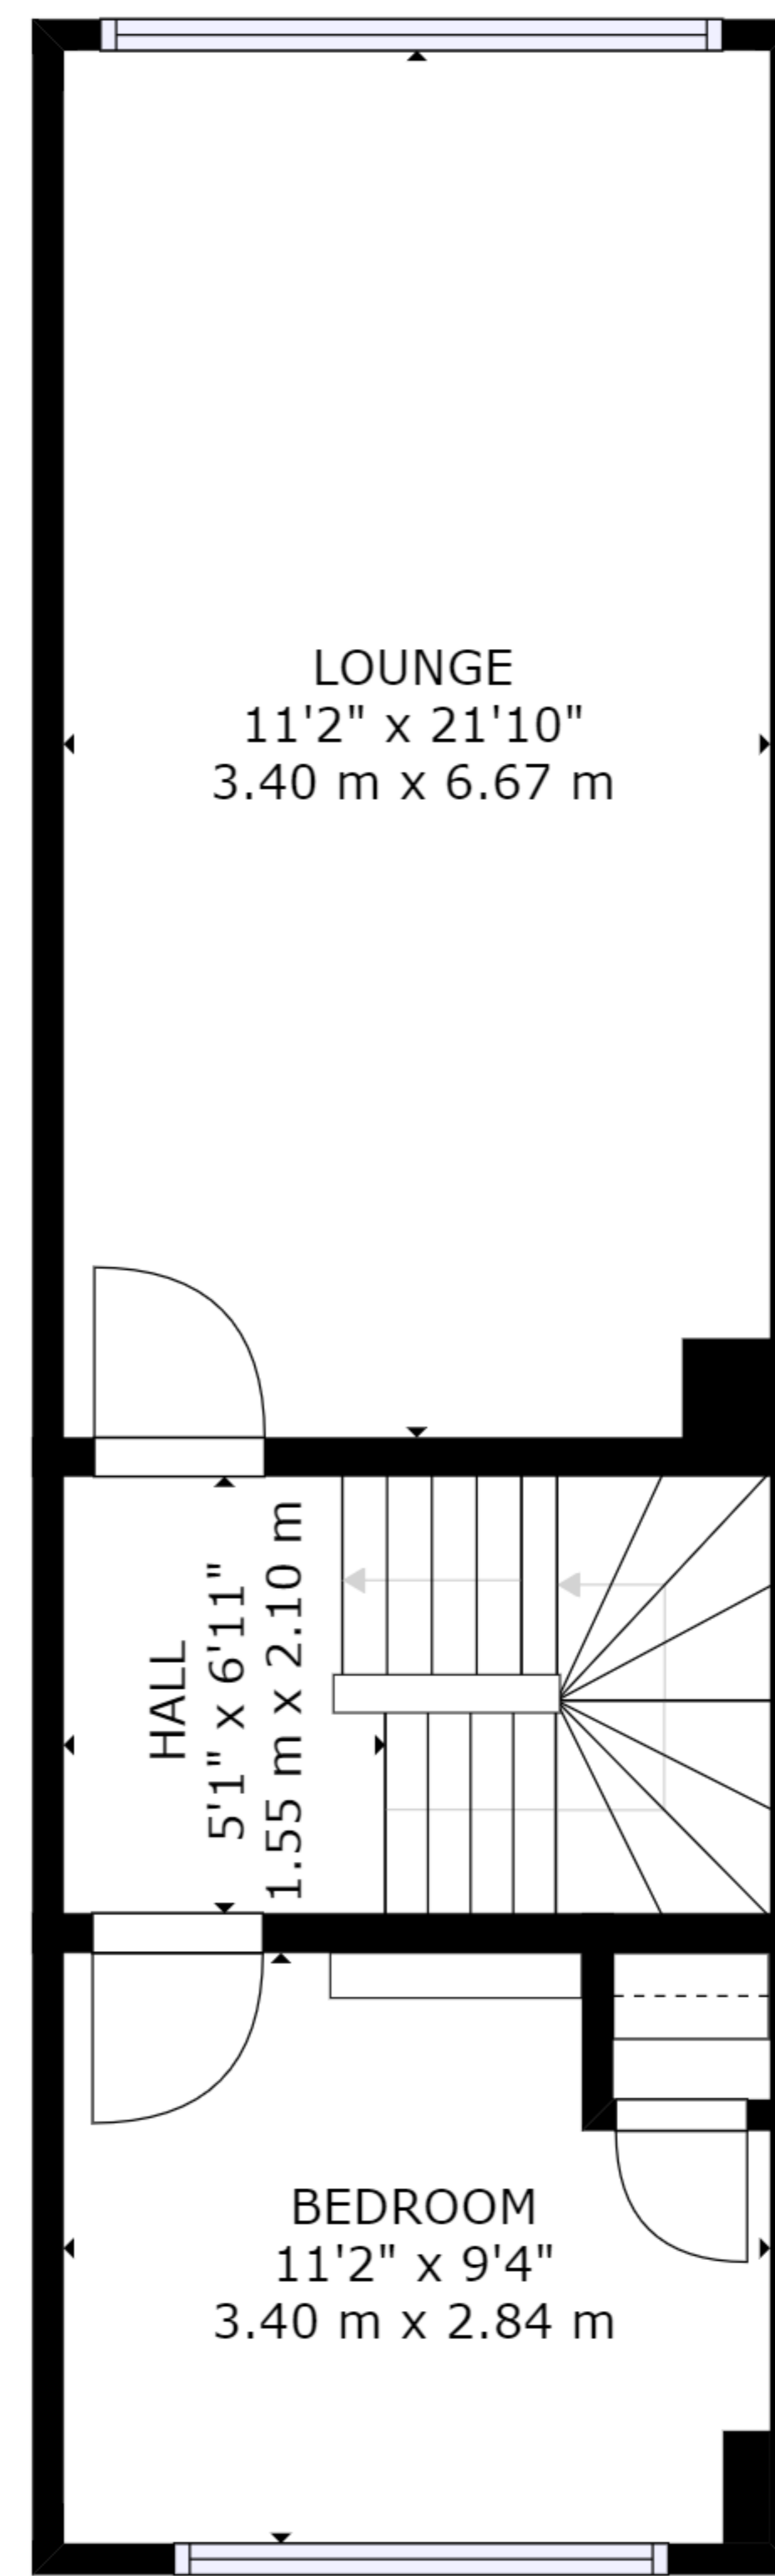

FLOOR 1

FLOOR 2

FLOOR 3

FLOOR 4

GROSS INTERNAL AREA
 FLOOR 1: 437 sq. ft, 41 m², FLOOR 2: 437 sq. ft, 41 m²
 FLOOR 3: 437 sq. ft, 41 m², FLOOR 4: 246 sq. ft, 23 m²
 TOTAL: 1558 sq. ft, 145 m²
 SIZES AND DIMENSIONS ARE APPROXIMATE, ACTUAL MAY VARY.