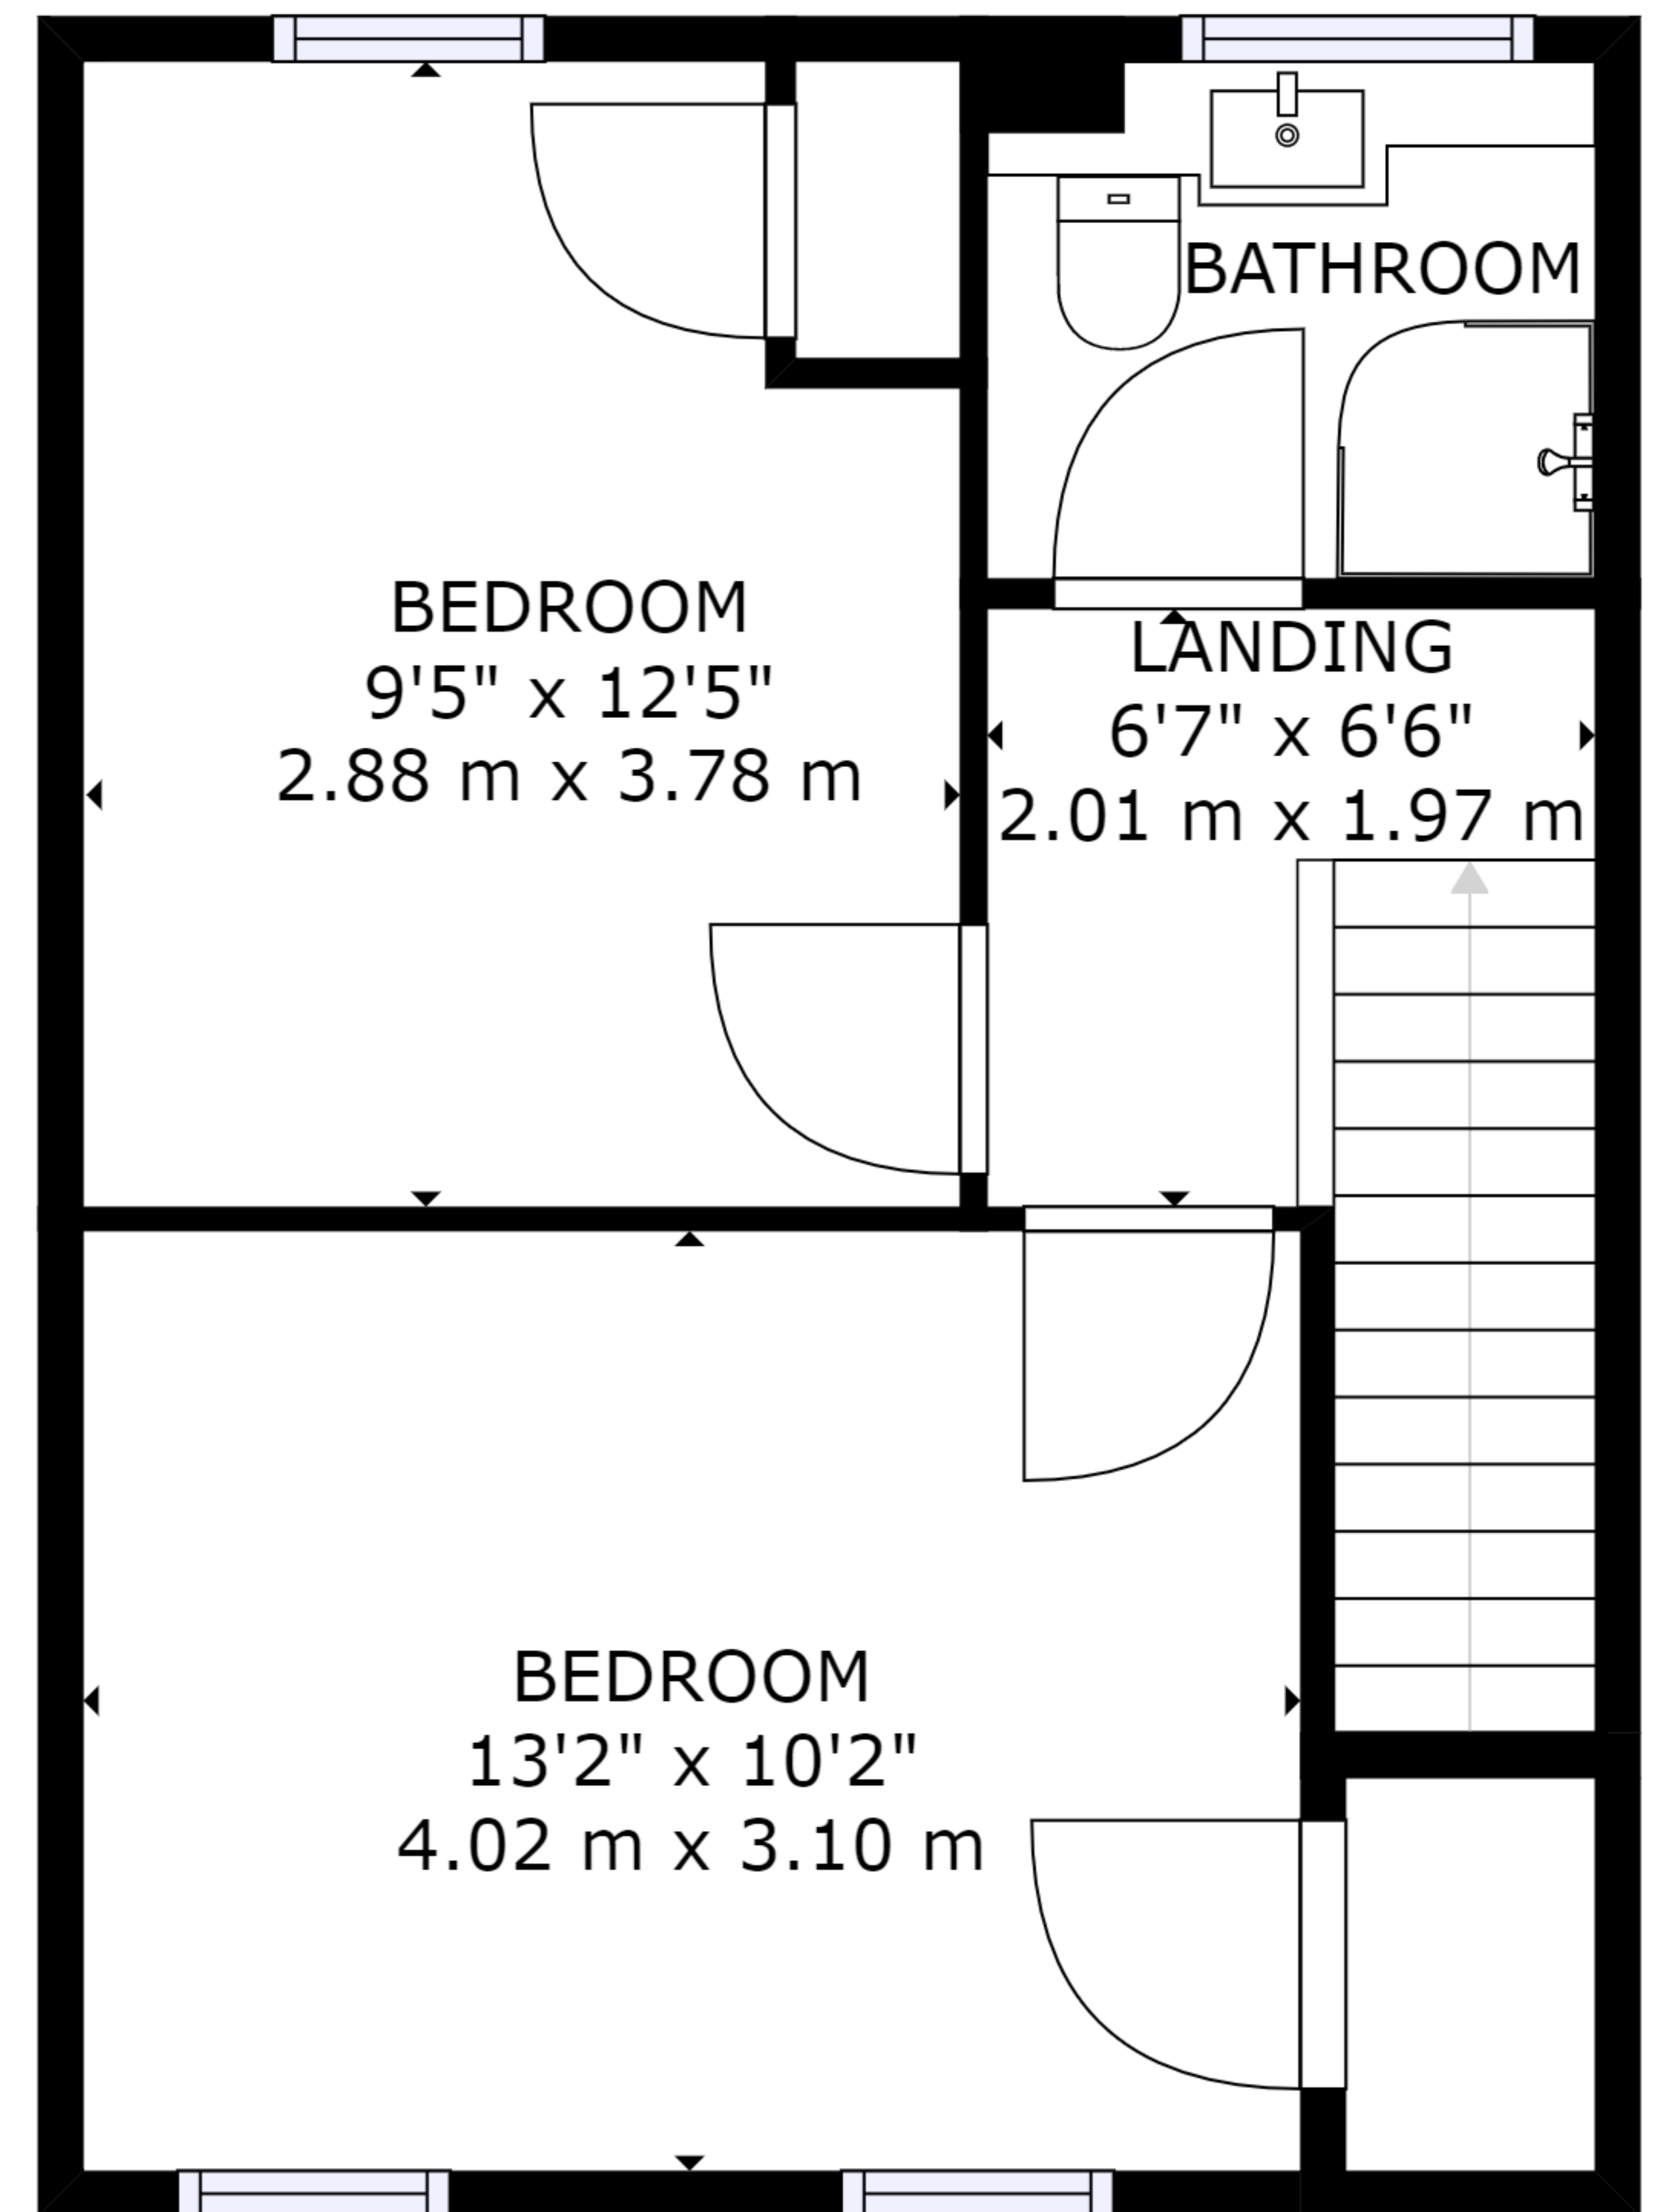

FLOOR 1

FLOOR 2

GROSS INTERNAL AREA
 FLOOR 1: 403 sq. ft, 37 m², FLOOR 2: 374 sq. ft, 35 m²
 TOTAL: 777 sq. ft, 72 m²
 SIZES AND DIMENSIONS ARE APPROXIMATE, ACTUAL MAY VARY.