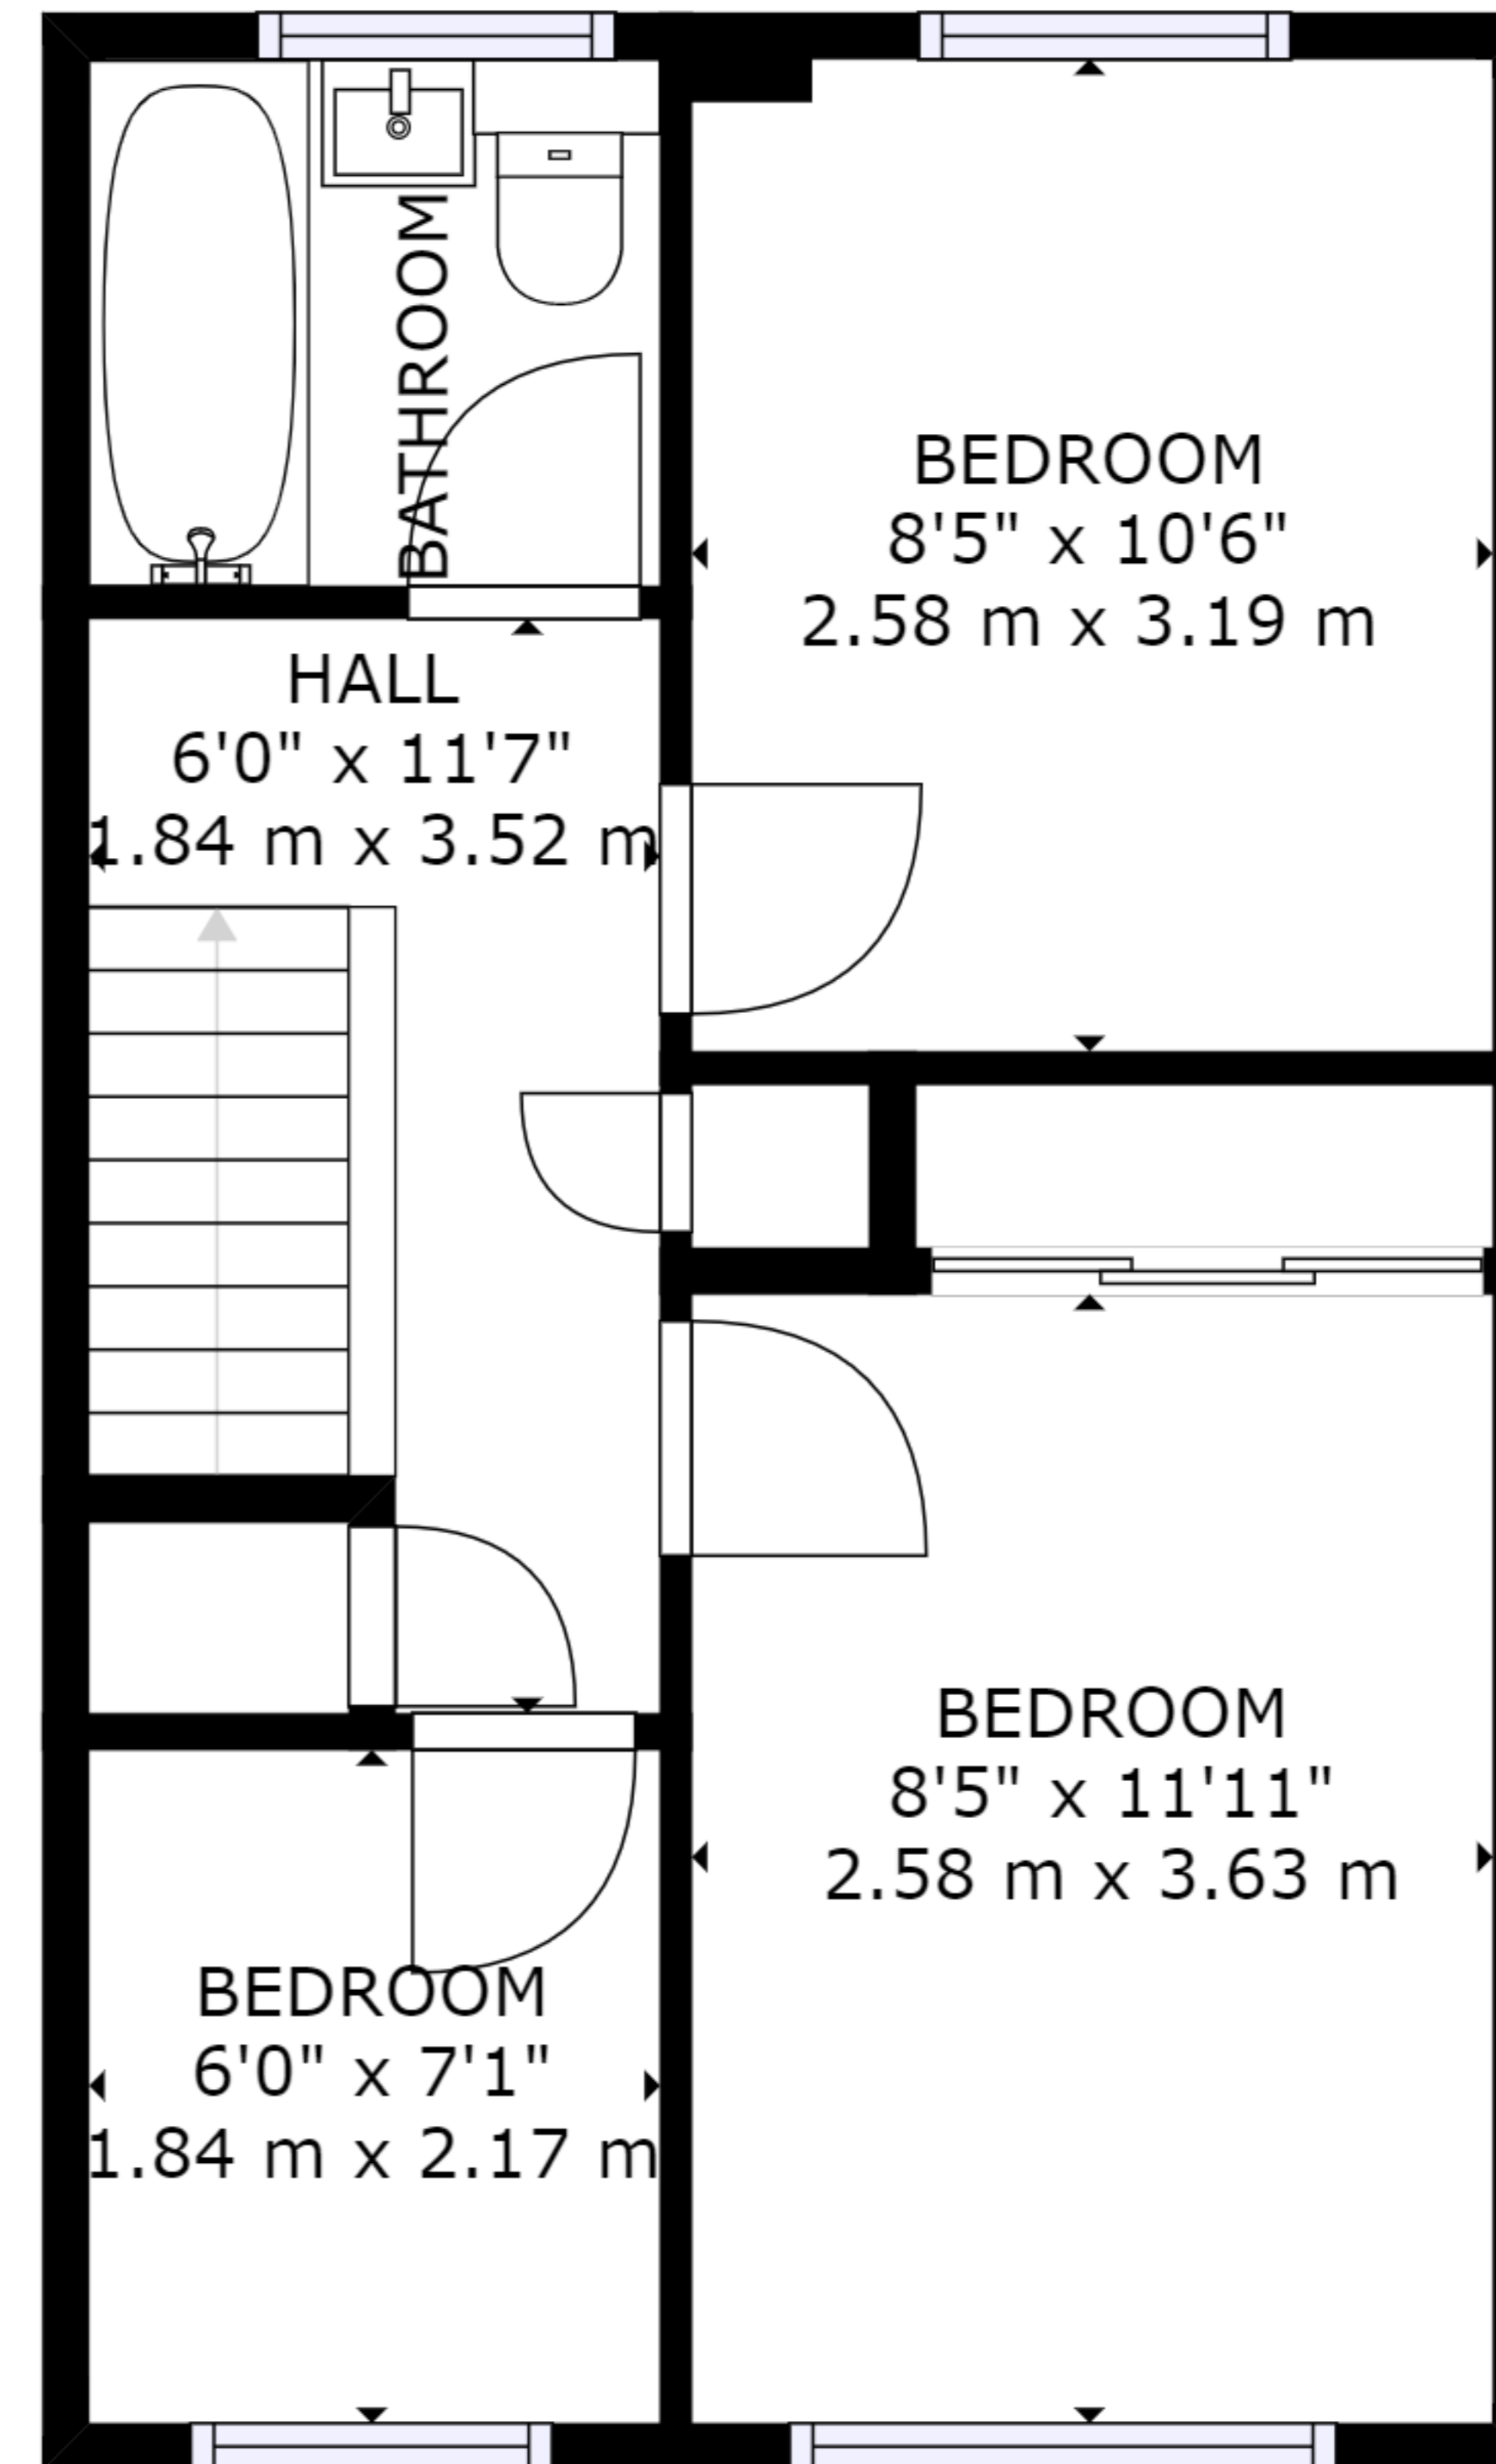

FLOOR 1

FLOOR 2

GROSS INTERNAL AREA
 FLOOR 1: 374 sq. ft, 35 m², FLOOR 2: 370 sq. ft, 34 m²
 TOTAL: 744 sq. ft, 69 m²
 SIZES AND DIMENSIONS ARE APPROXIMATE, ACTUAL MAY VARY.